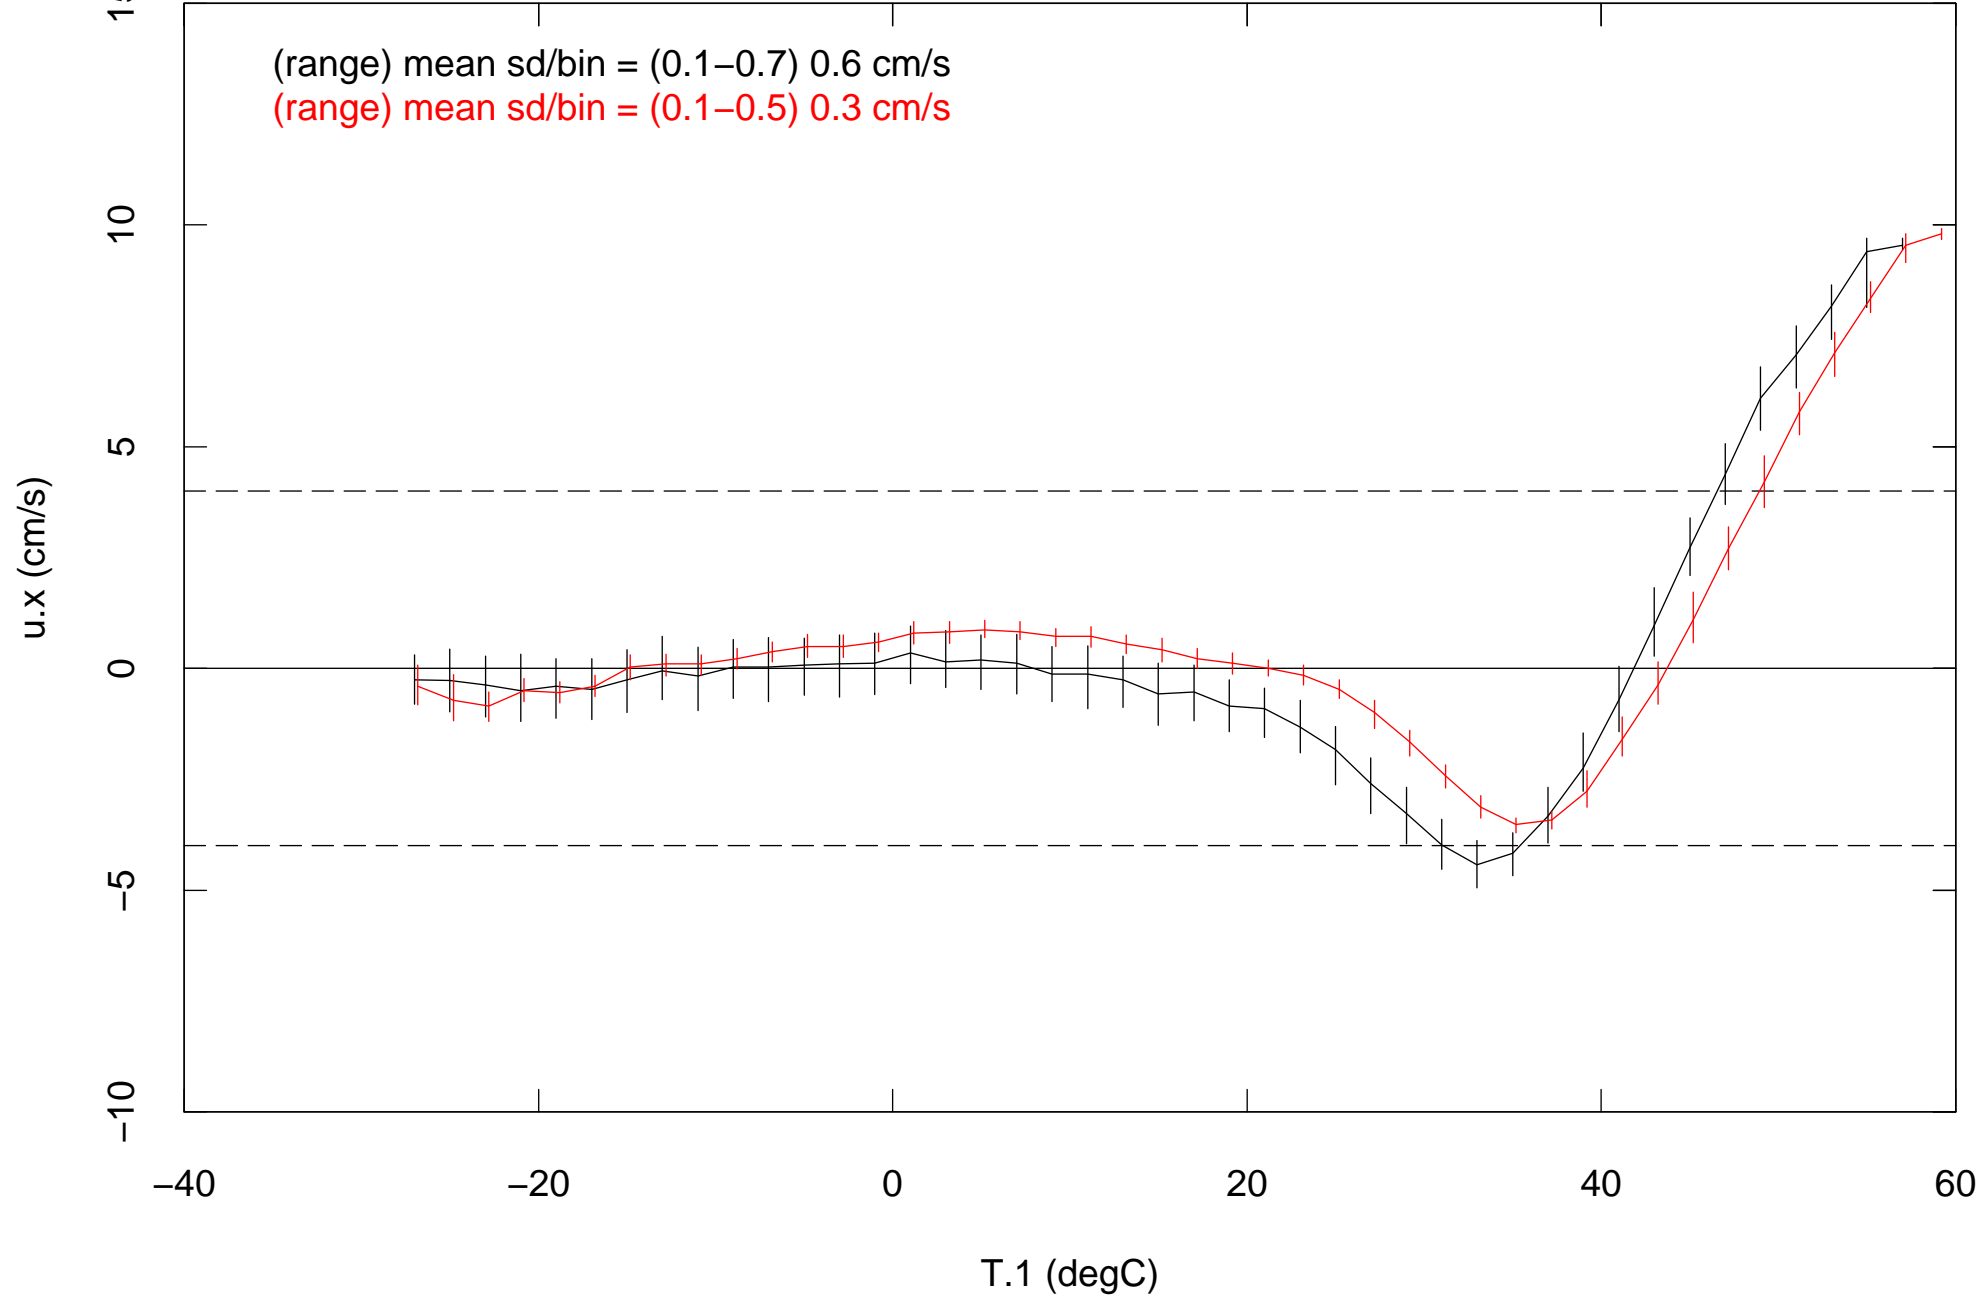

u.x vs tc; sonic PSU 0370

2009 Feb 25 18:24 – Feb 26 01:21 PST8PDT Feb 26, 01:21 – 08:18 PST8PDT

(range) mean sd/bin = (0.1–0.7) 0.6 cm/s
(range) mean sd/bin = (0.1–0.5) 0.3 cm/s

u.y vs tc; sonic PSU 0370

u.z vs tc; sonic PSU 0370

2009 Feb 25 18:24 – Feb 26 01:21 PST8PDT Feb 26, 01:21 – 08:18 PST8PDT