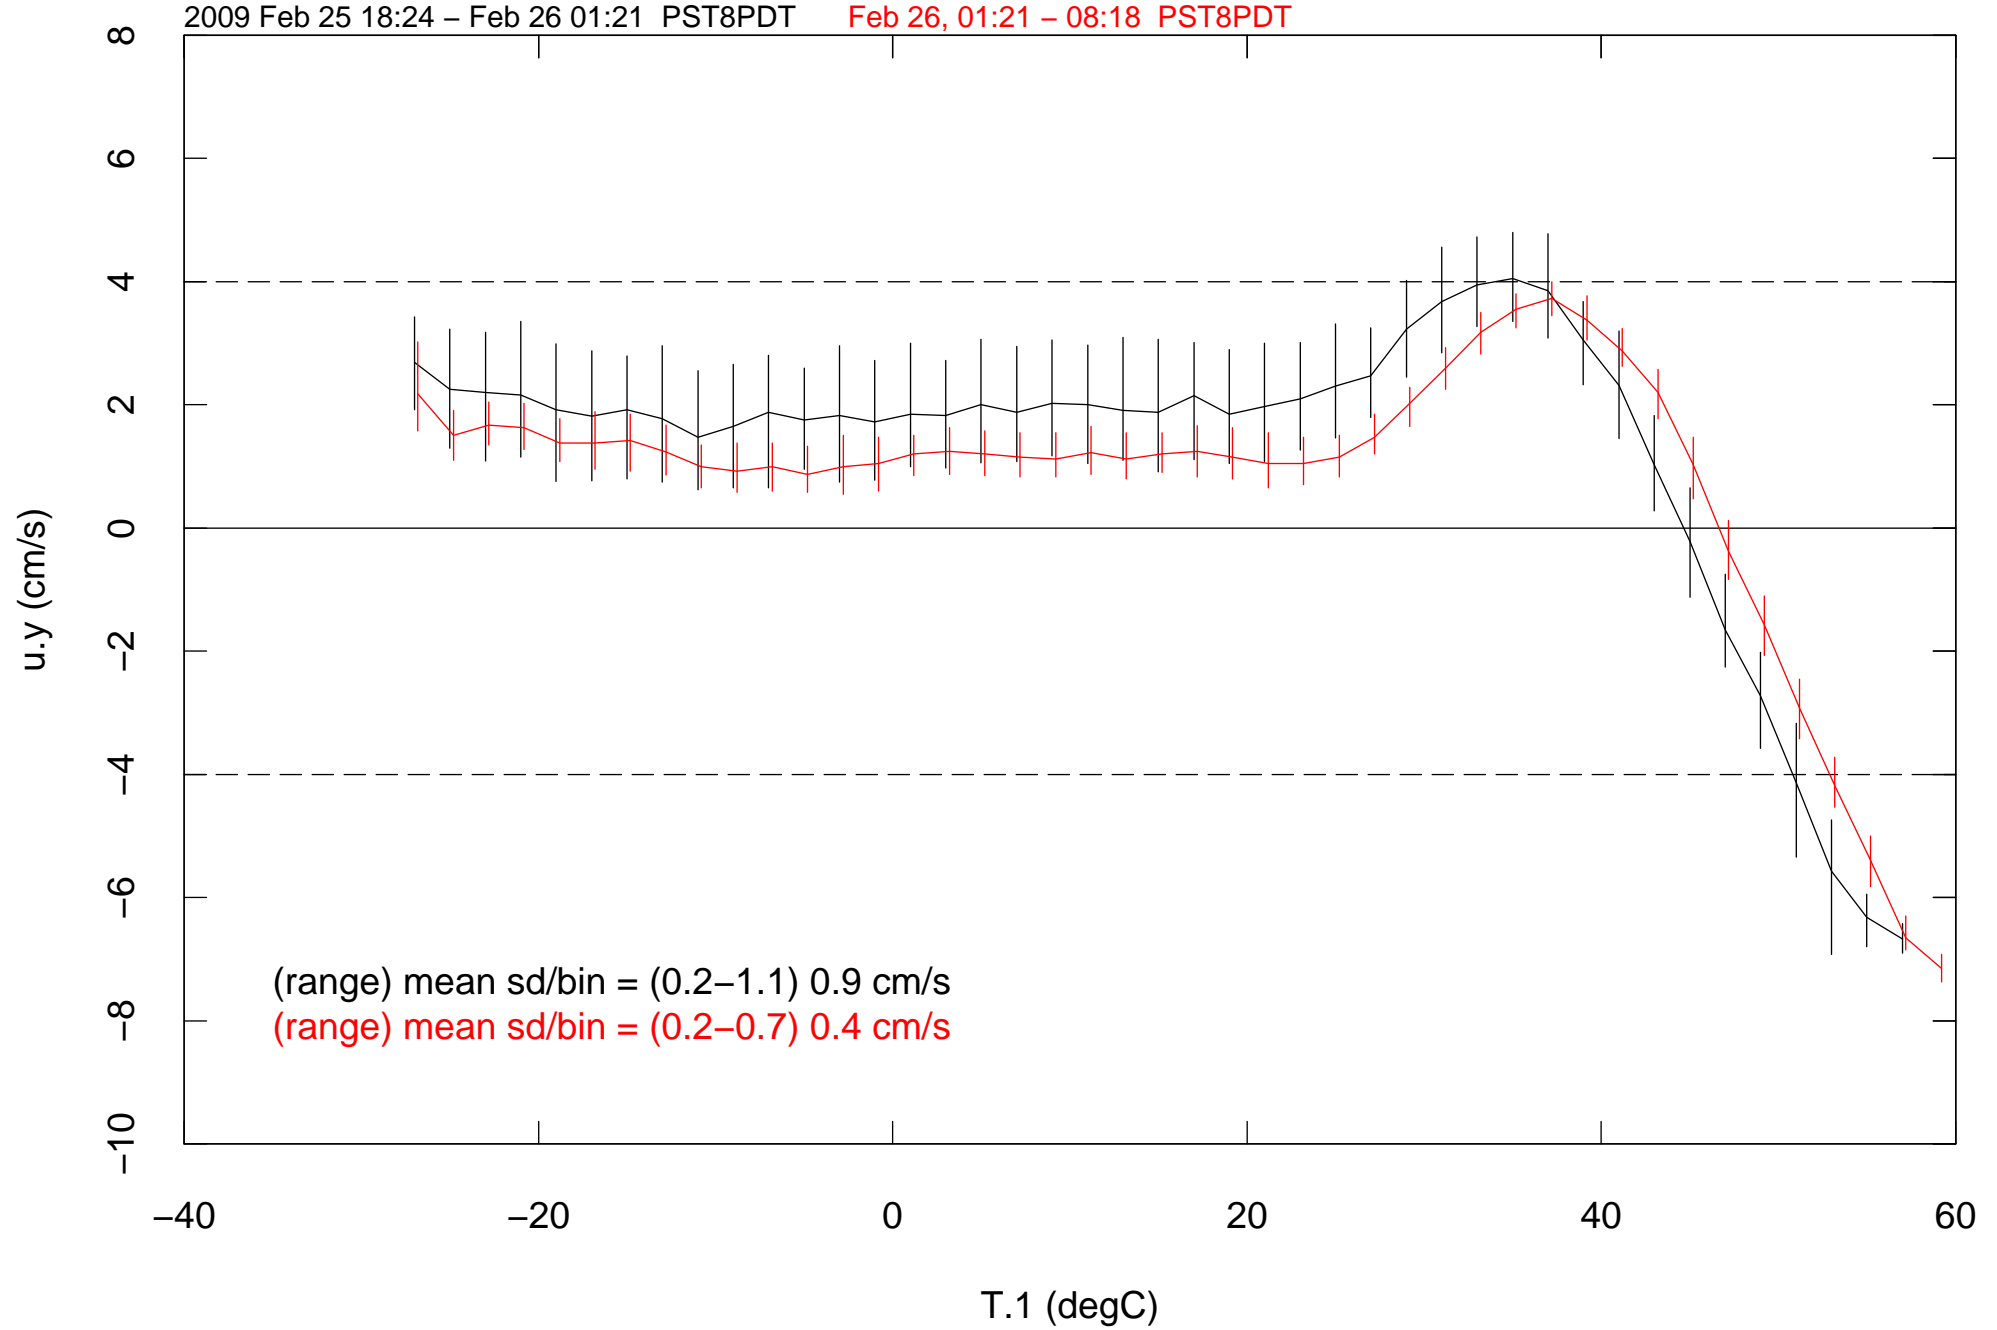

u.x vs tc; sonic PSU 0370

2009 Feb 25 18:24 – Feb 26 01:21 PST8PDT Feb 26, 01:21 – 08:18 PST8PDT

(range) mean sd/bin = (0.1–0.7) 0.6 cm/s
(range) mean sd/bin = (0.1–0.5) 0.3 cm/s

u.y vs tc; sonic PSU 0370

u.z vs tc; sonic PSU 0370

2009 Feb 25 18:24 – Feb 26 01:21 PST8PDT Feb 26, 01:21 – 08:18 PST8PDT