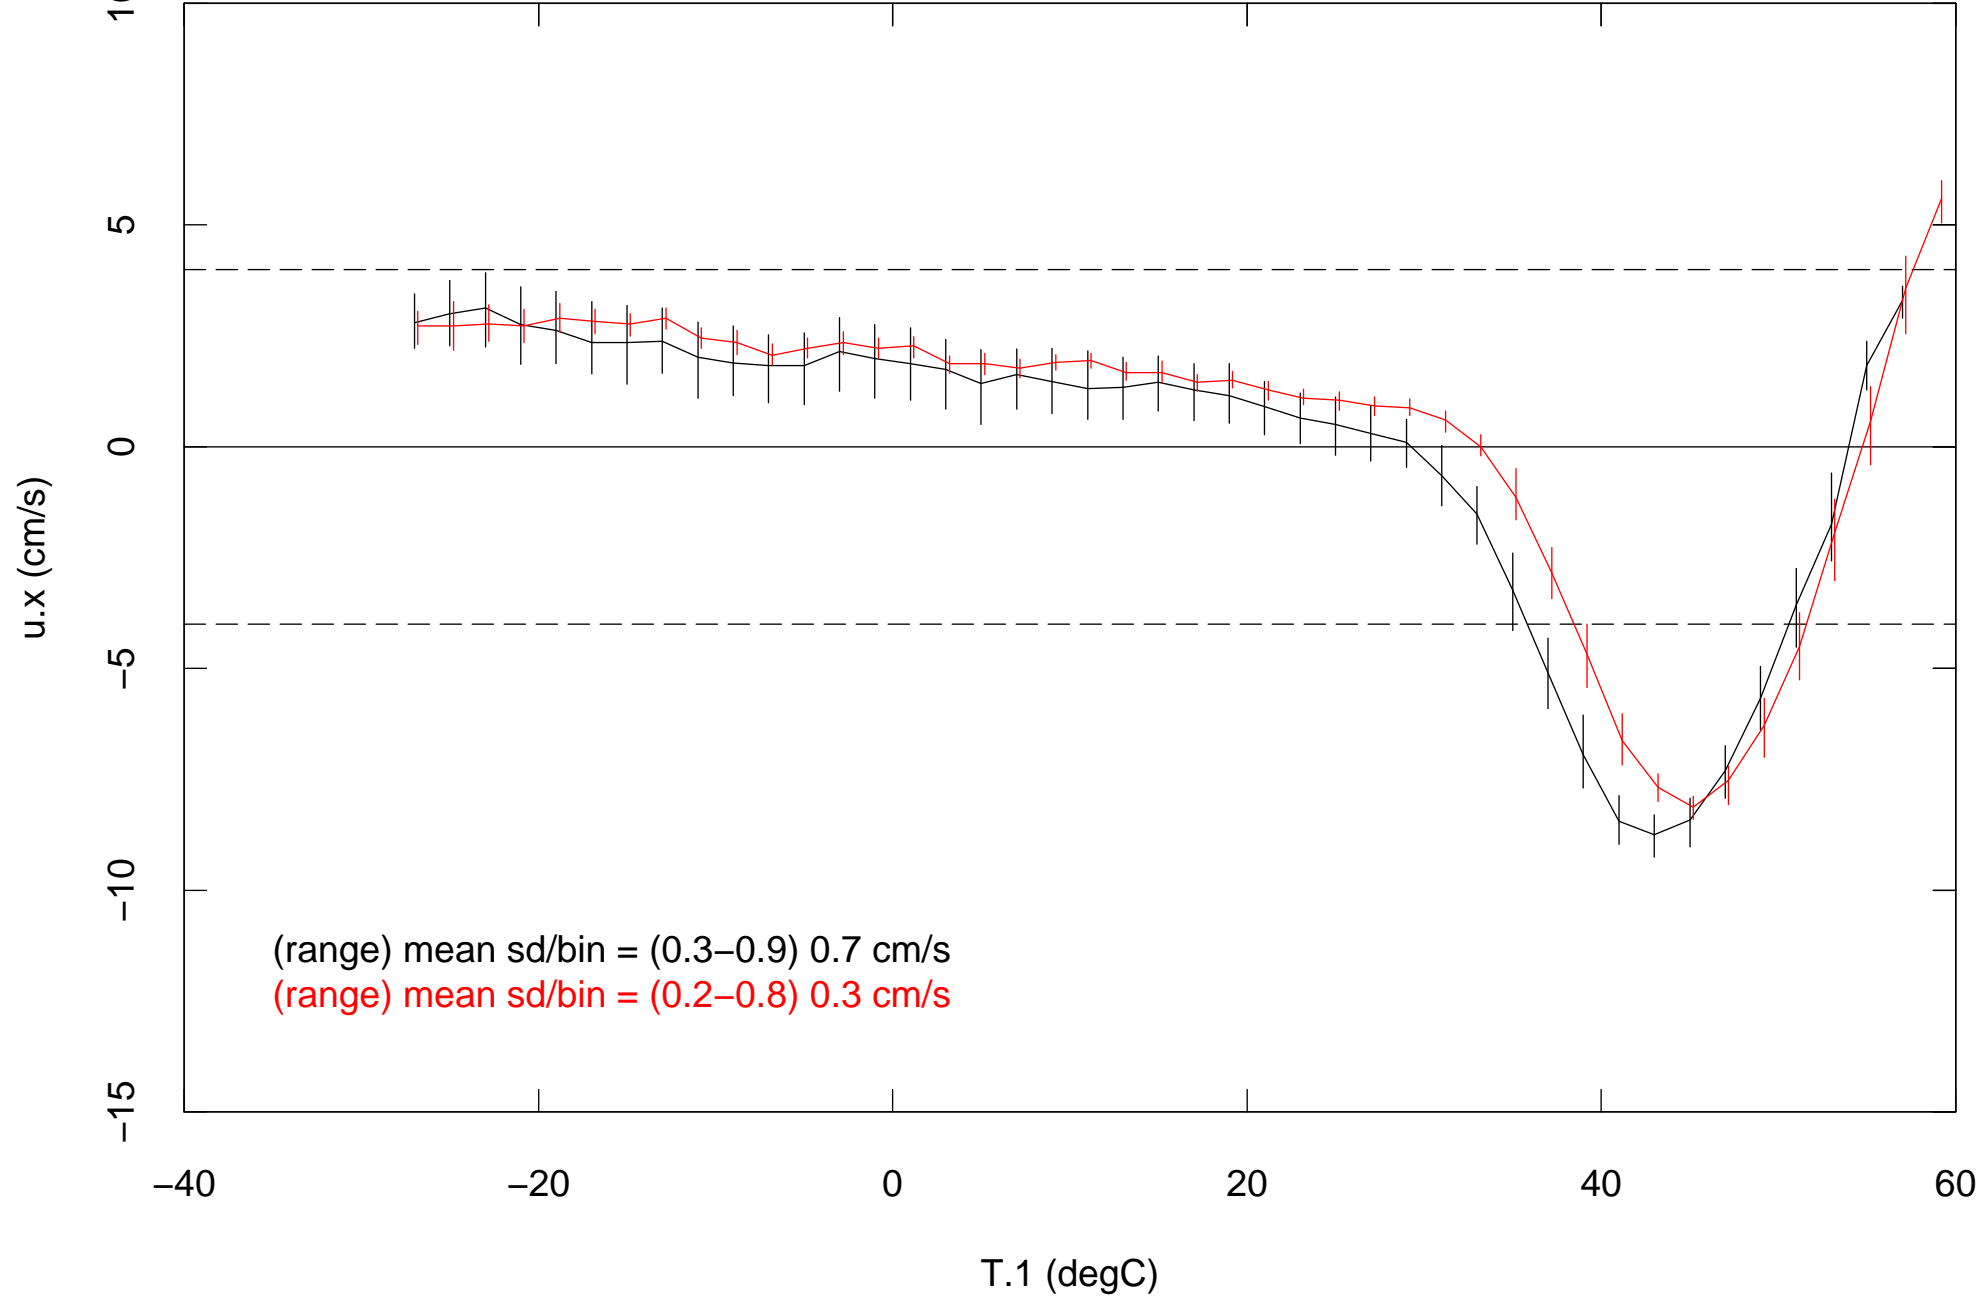

u.x vs tc; sonic PSU 0369

2009 Feb 24 18:44 – Feb 25 01:40 PST8PDT Feb 25, 01:40 – 08:38 PST8PDT

(range) mean sd/bin = (0.3–0.9) 0.7 cm/s
(range) mean sd/bin = (0.2–0.8) 0.3 cm/s

u.y vs tc; sonic PSU 0369

u.z vs tc; sonic PSU 0369

2009 Feb 24 18:44 – Feb 25 01:40 PST8PDT Feb 25, 01:40 – 08:38 PST8PDT