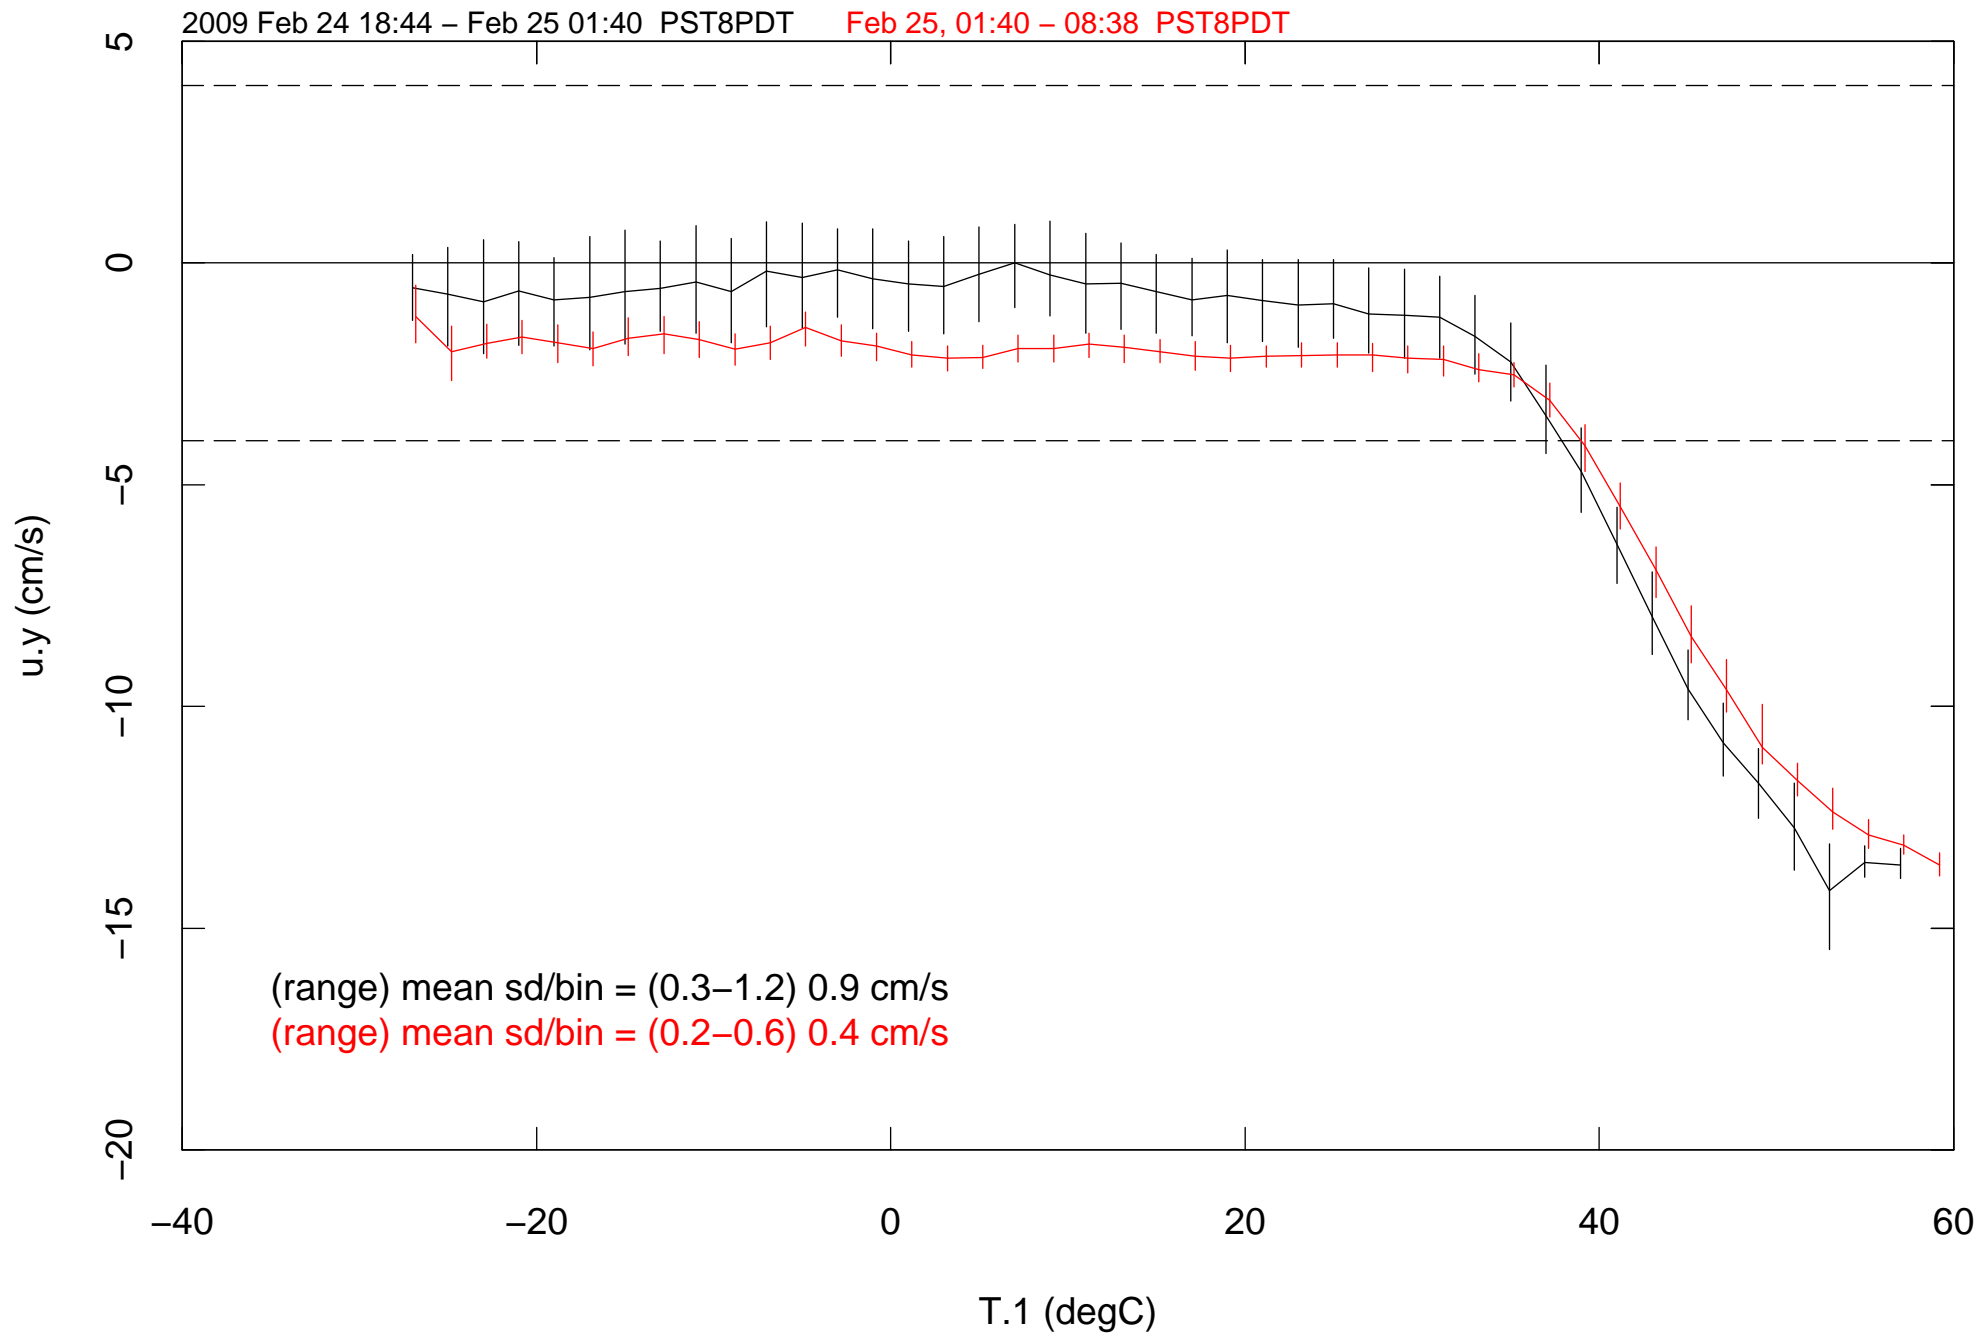

u.x vs tc; sonic PSU 0369

2009 Feb 24 18:44 – Feb 25 01:40 PST8PDT Feb 25, 01:40 – 08:38 PST8PDT

(range) mean sd/bin = (0.3–0.9) 0.7 cm/s
(range) mean sd/bin = (0.2–0.8) 0.3 cm/s

u.y vs tc; sonic PSU 0369

u.z vs tc; sonic PSU 0369

2009 Feb 24 18:44 – Feb 25 01:40 PST8PDT Feb 25, 01:40 – 08:38 PST8PDT