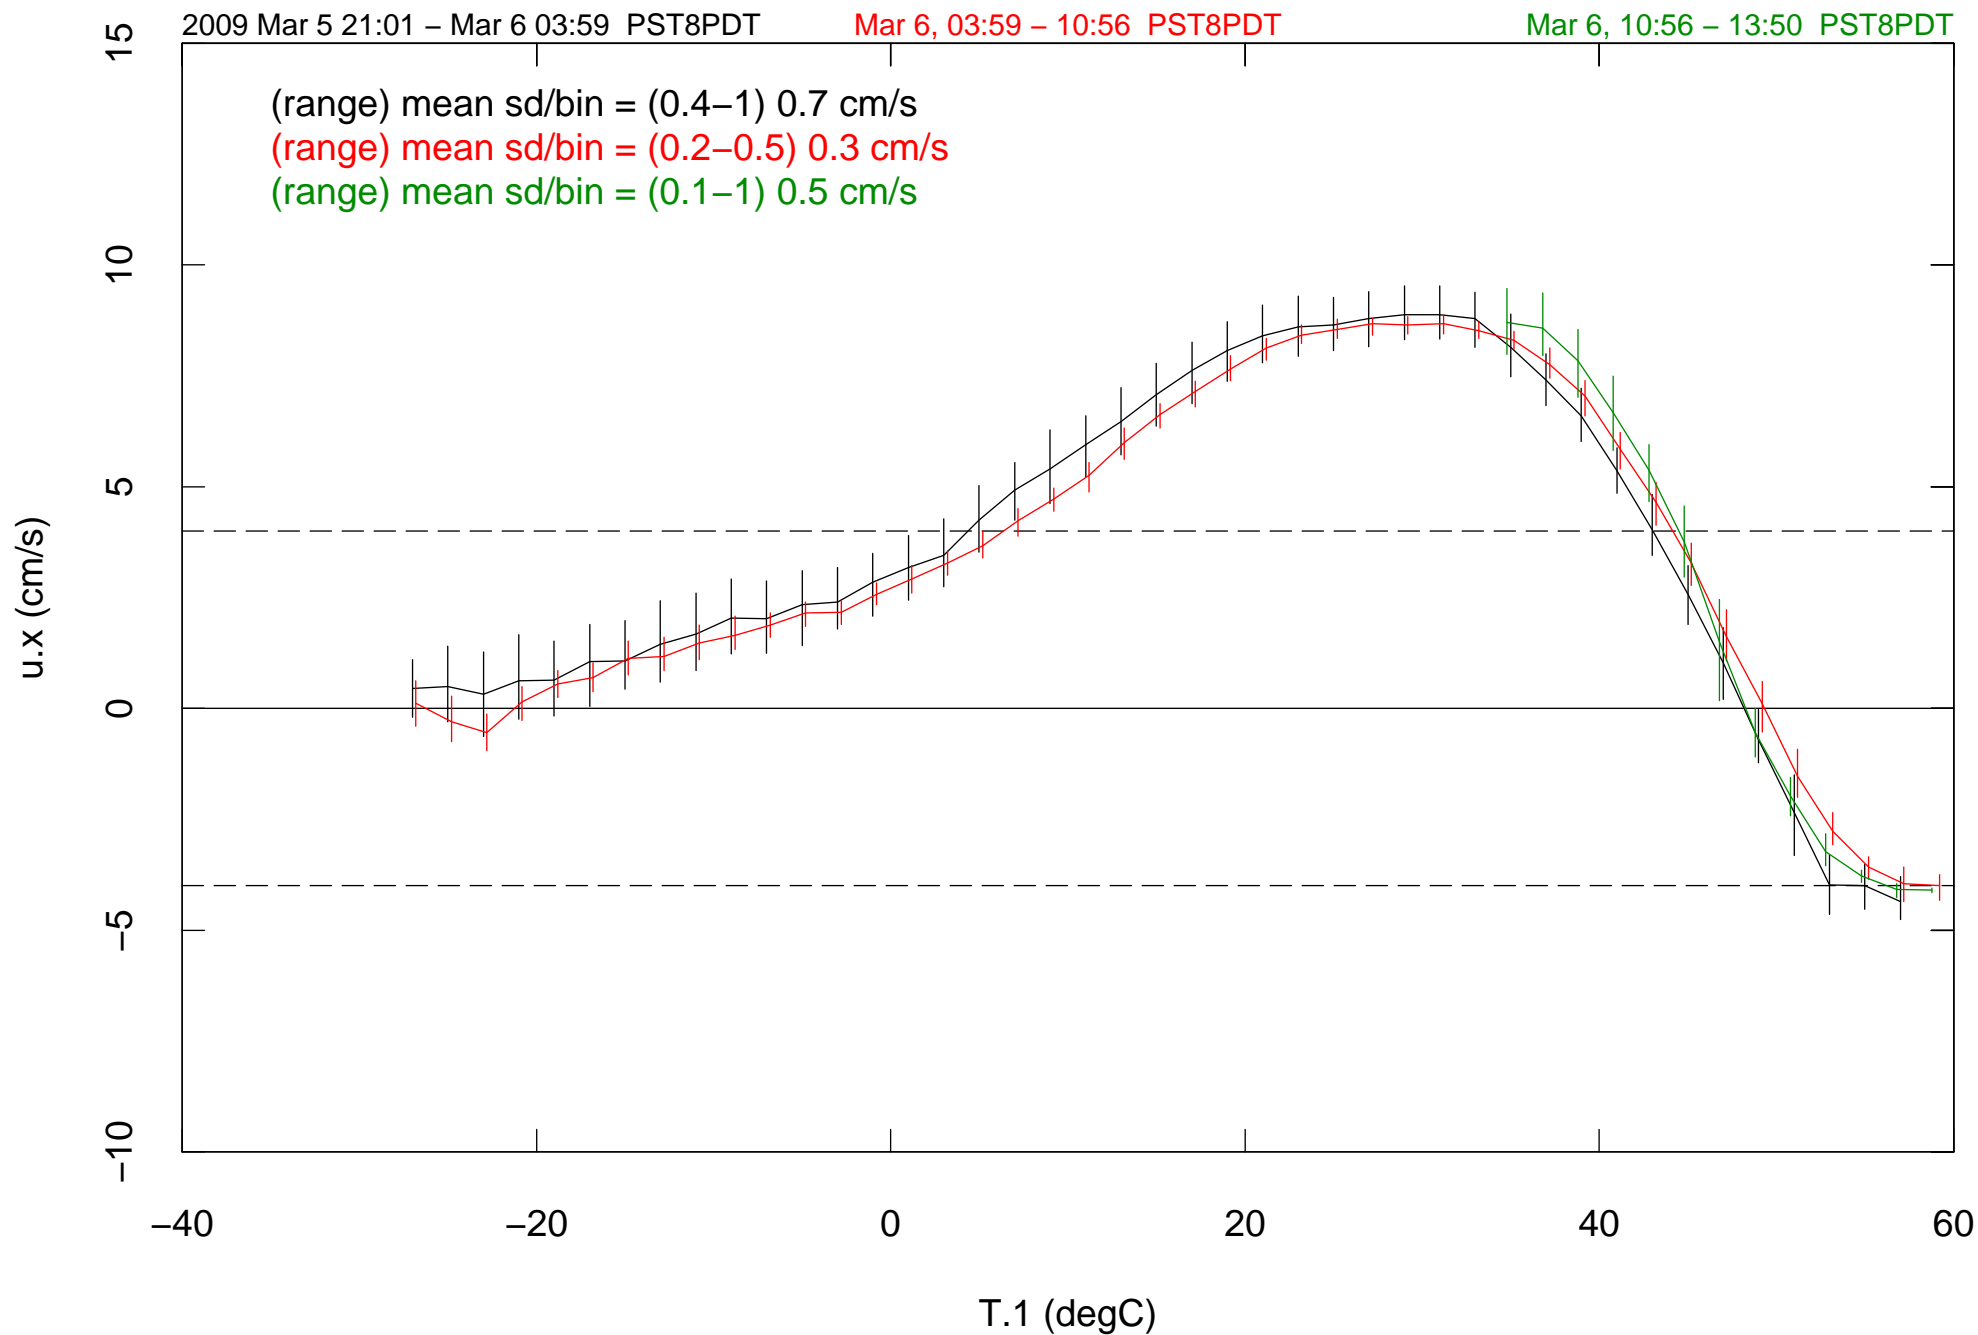

# u.x vs tc; sonic PSU 0247

# u.y vs tc; sonic PSU 0247