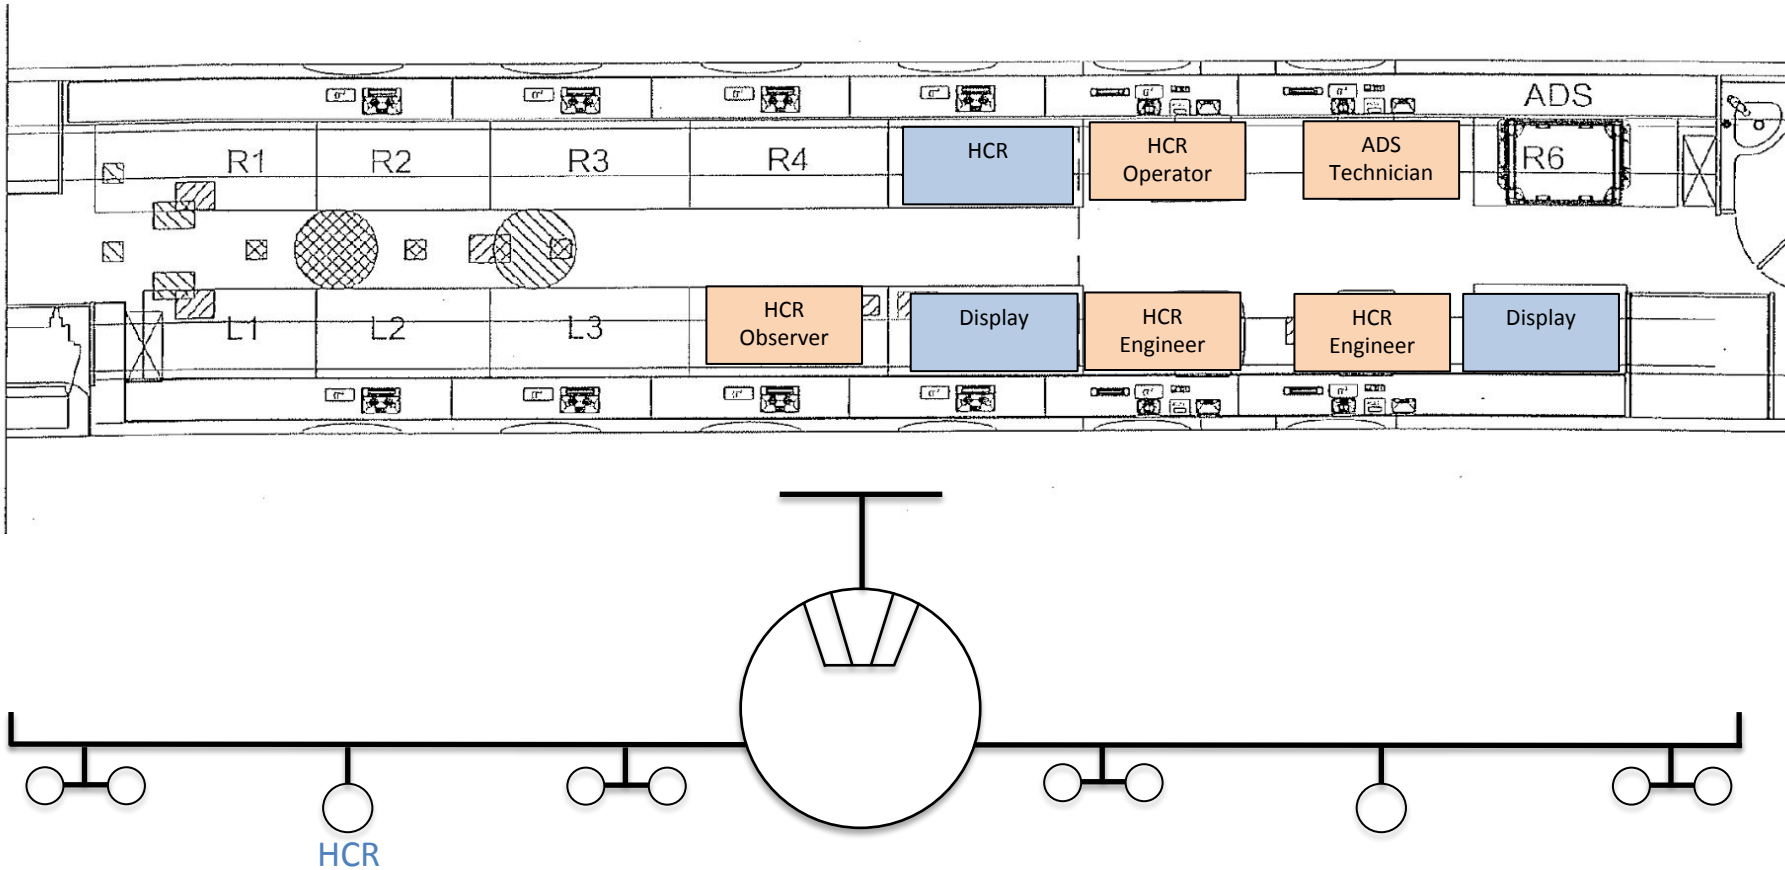

Payload  
SOCRATES-Test  
7/21/2016

All wing pods are empty and capped  
Apertures: None