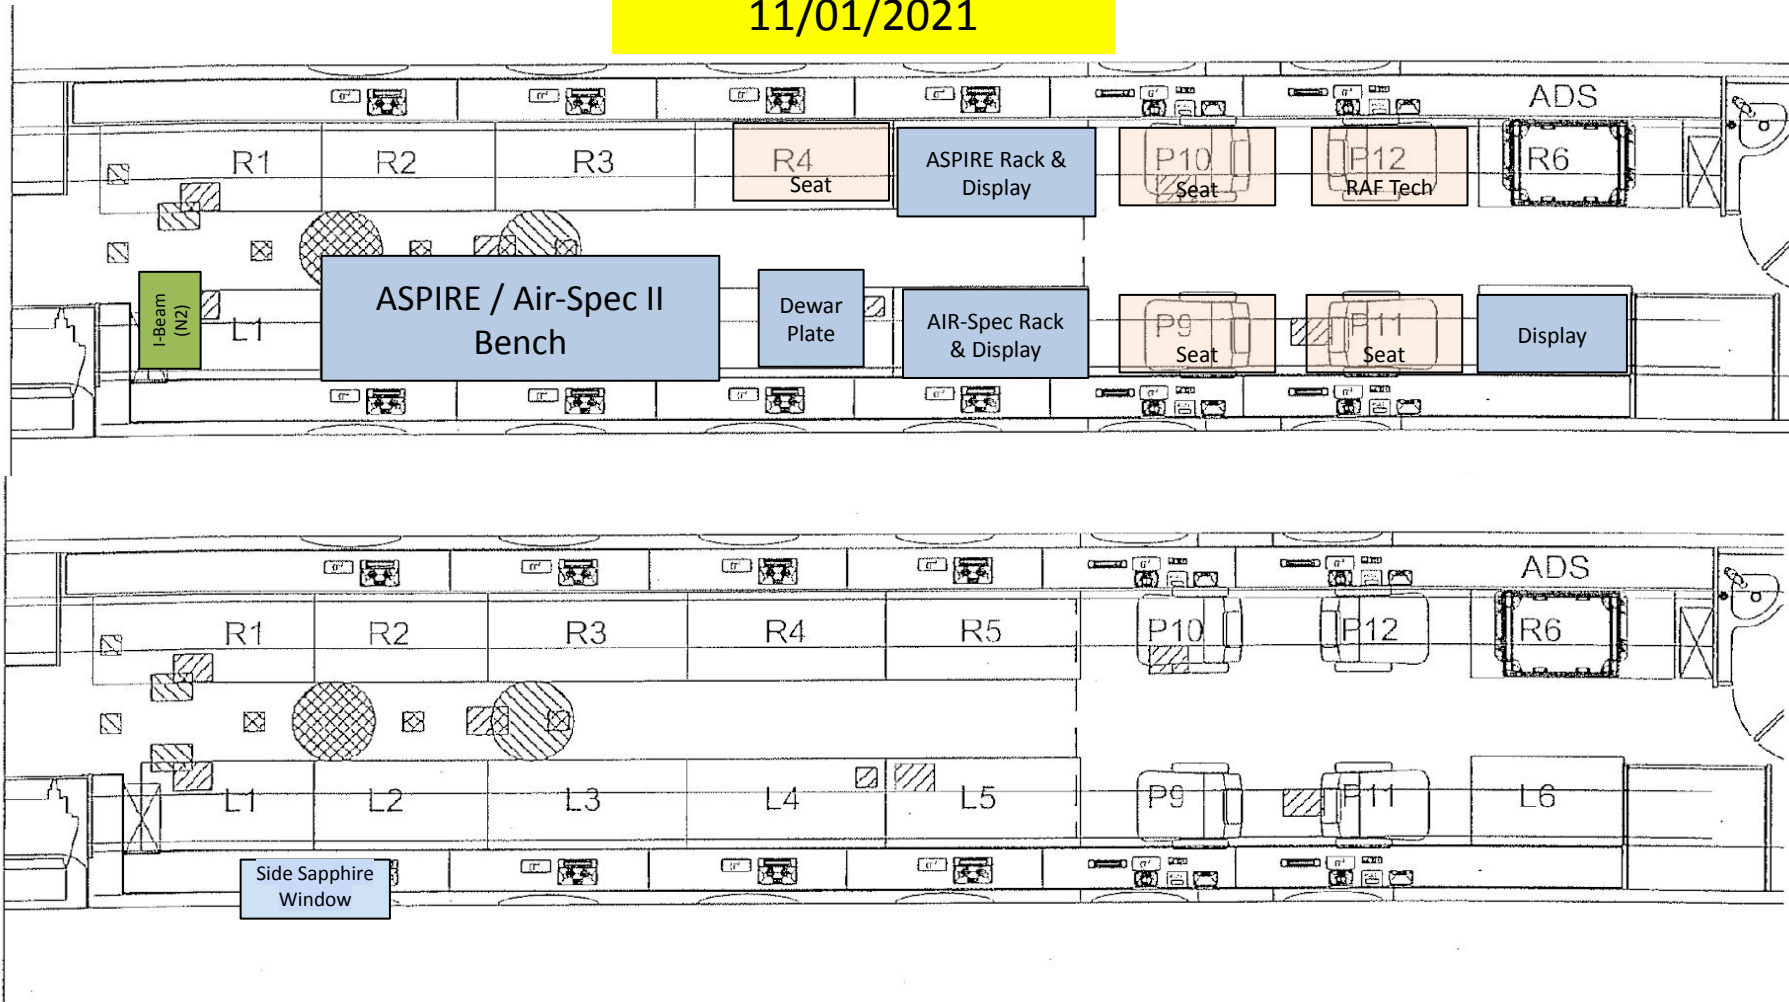

ASPIRE-2021 Eclipse Cabin Layout 11/01/2021

- ASPIRE view windows: L2 front left side window with “lasagna pan” sapphire window
- Wings: clean