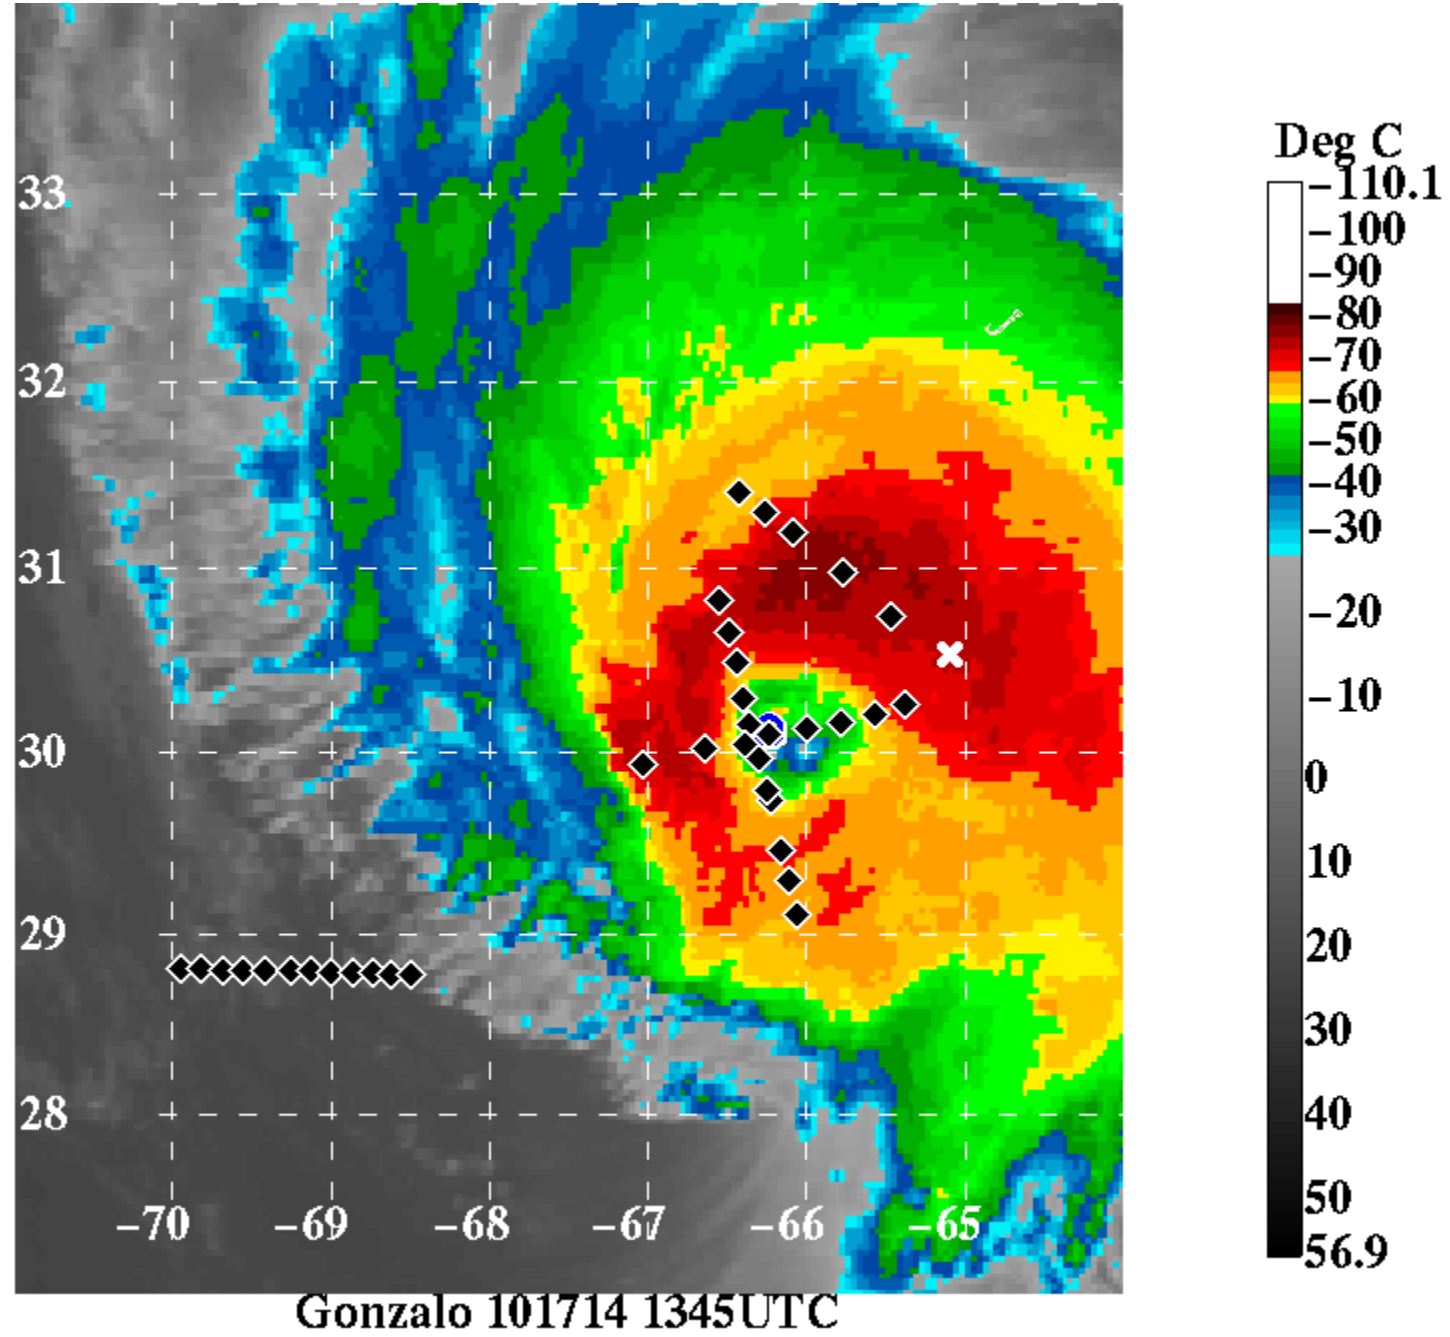

Has been tested in Chrome, Firefox, and Explorer, and on PCs and Macs

15 October 2014
Gonzalo

Black squares:
sondes with usable
data

White X: no usable
data (might be
useful in real time)

16 October 2014
Gonzalo

17 October 2014
Gonzalo

Upcoming changes

- Pass cursor over sonde and it pops up (rather than having to click on it, then hit return when done)
- Add visible or water vapor images
- Other images depend upon their being available in real time
- Could be extended to Global Hawk sondes if data are provided in real time