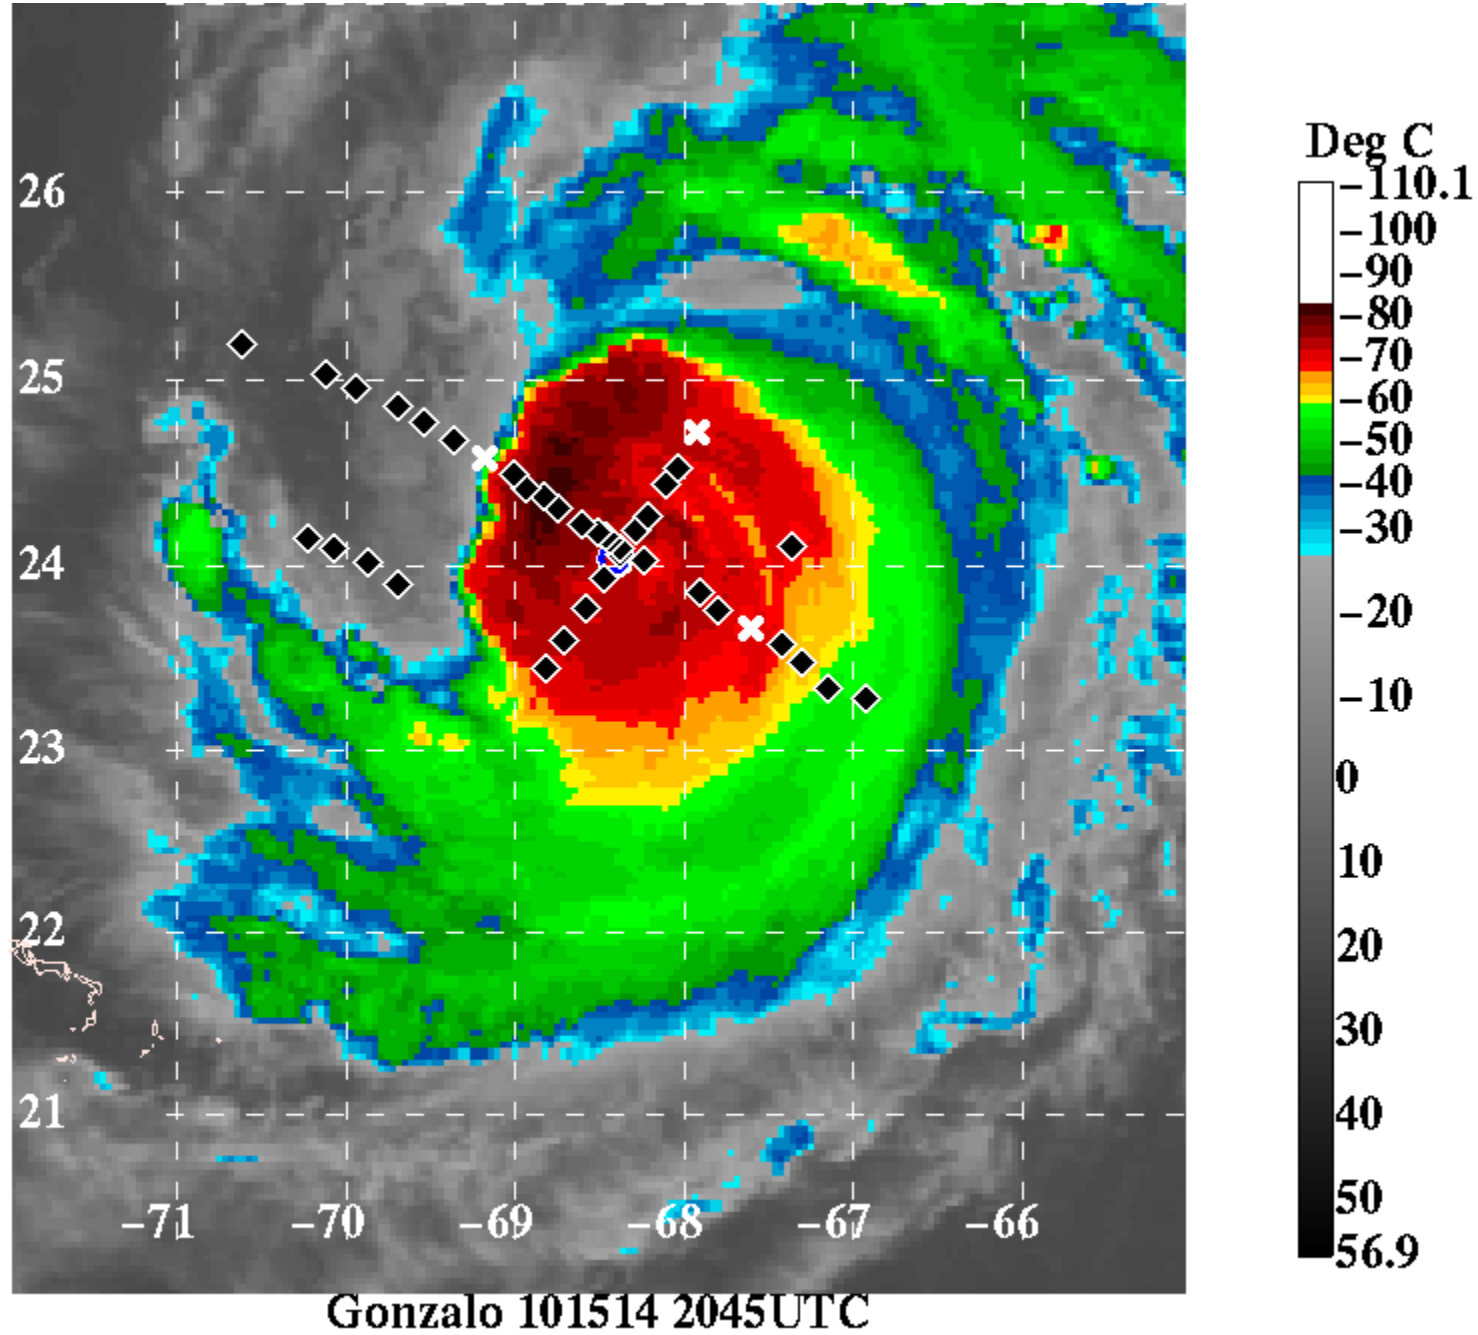

Web link for Quick-Look sondes:

<http://www.atmos.albany.edu/facstaff/vollaro/ONR/quicklook.html>

User ID: TCIsondes

Password: Gonzalo

(both are case-sensitive)

This will be available in real time, if the data are available in real time

Has been tested in Chrome, Firefox, and Explorer, and on PCs and Macs

15 October 2014
Gonzalo

Black squares:
sondes with usable
data

White X: no usable
data (might be
useful in real time)

16 October 2014
Gonzalo

17 October 2014
Gonzalo

Upcoming changes

- Pass cursor over sonde and it pops up (rather than having to click on it, then hit return when done)
- Add visible or water vapor images
- Other images depend upon their being available in real time
- Could be extended to Global Hawk sondes if data are provided in real time