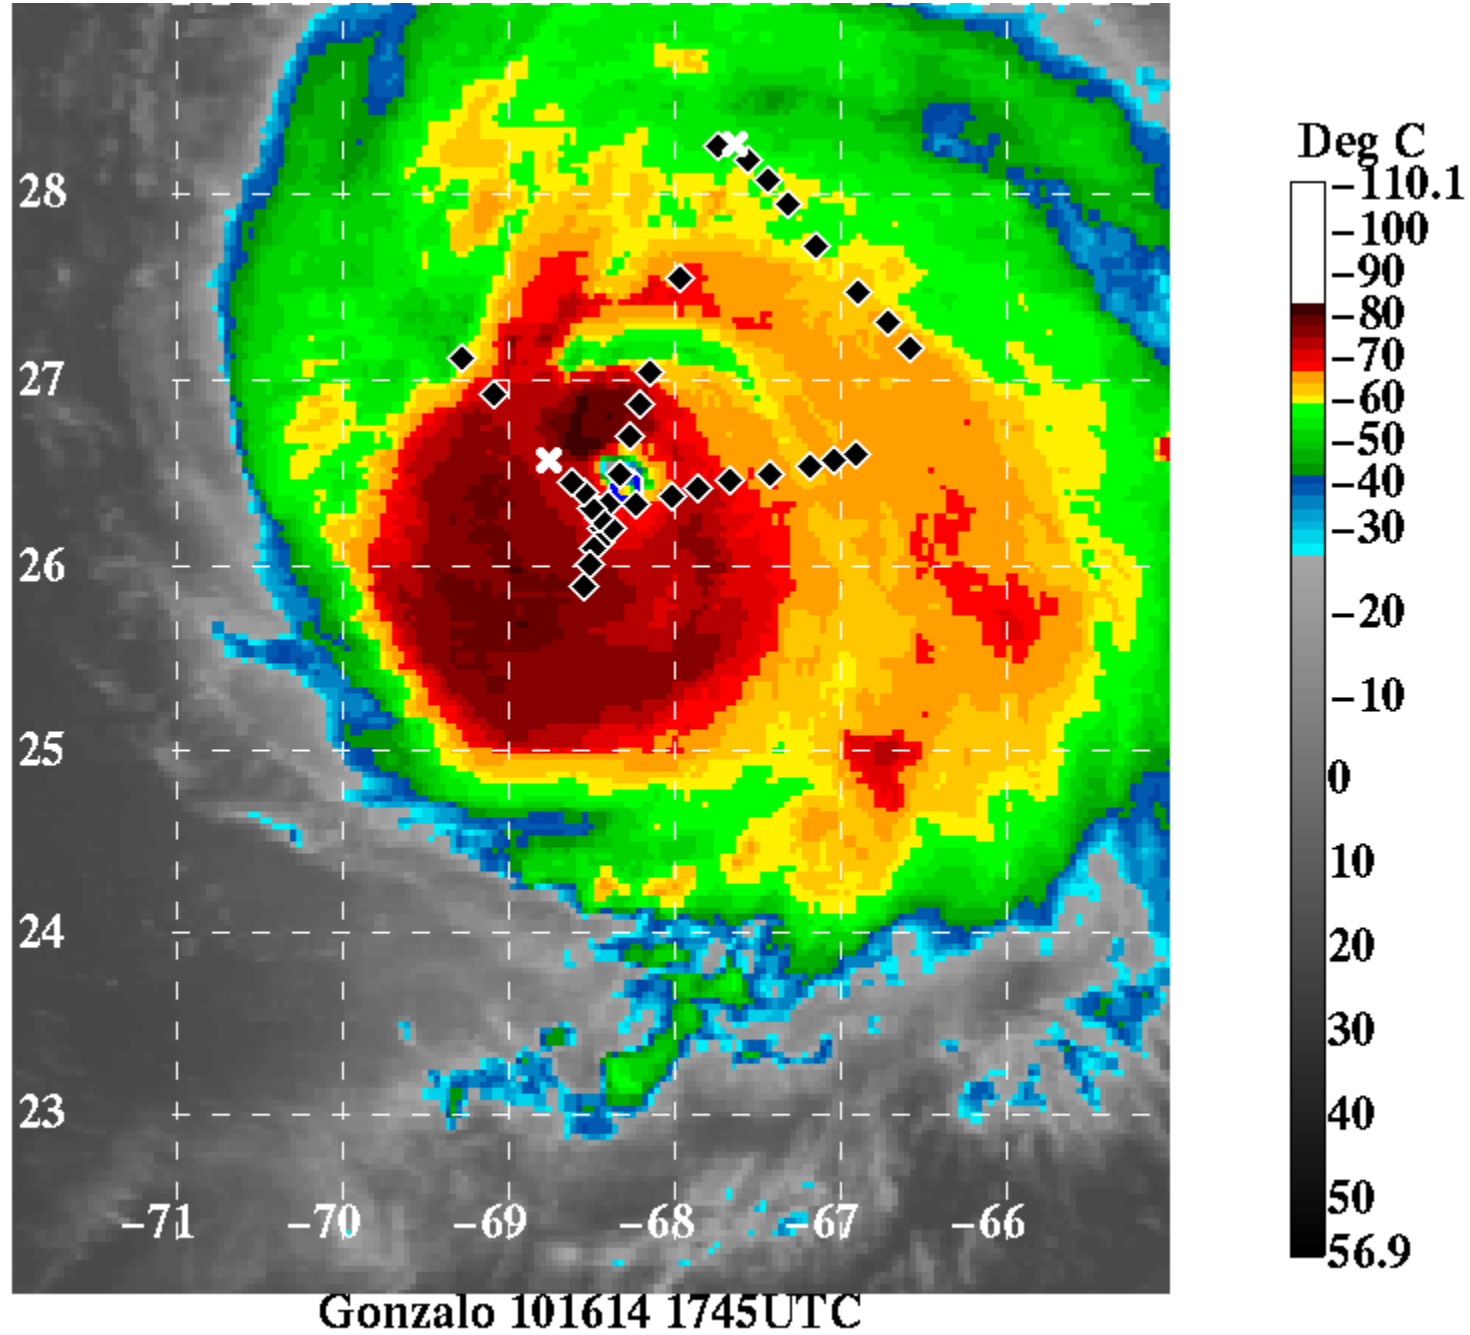

Web link for Quick-Look sondes:

<http://www.atmos.albany.edu/facstaff/vollaro/ONR/quicklook.html>

User ID: TCIsondes

Password: Gonzalo

(both are case-sensitive)

This will be available in real time, if the data are available in real time

Has been tested in Chrome, Firefox, and Explorer, and on PCs and Macs

15 October 2014
Gonzalo

Black squares:
sondes with usable
data

White X: no usable
data (might be
useful in real time)

16 October 2014
Gonzalo

17 October 2014
Gonzalo

Upcoming changes

- Pass cursor over sonde and it pops up (rather than having to click on it, then hit return when done)
- Add visible or water vapor images
- Other images depend upon their being available in real time
- Could be extended to Global Hawk sondes if data are provided in real time