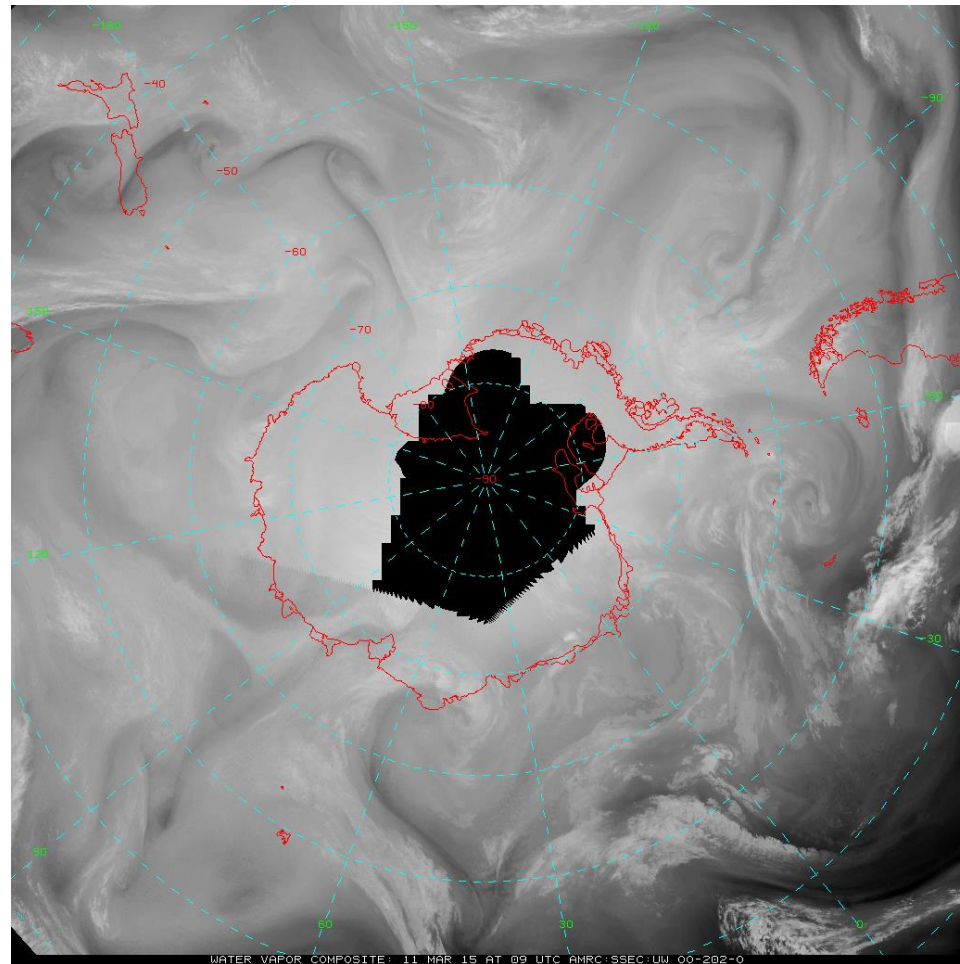

# Daily Model Cycle

UTC	Local Time	Activity
1200	0900	Nominal takeoff time
1525 - 1600	1225 - 1300	GFS becomes available
1545 - 1945	1245 - 1645	AMPS plots become available
2000	1700	Nominal landing time
0000	2100	00z cycle begins
0325 - 0400	0025 - 0100	GFS becomes available
0345 - 0745	0045 - 0445	AMPS plots become available
0600	0300	06z cycle begins
0930 - 1000	0630 - 0700	GFS becomes available

Morning briefings can be based on 00 and 06Z runs. Briefings after 3 PM local can use the 12z runs.

# SSEC composite images

Combination of GOES, MTSAT, METEOSAT, and NOAA polar orbiters