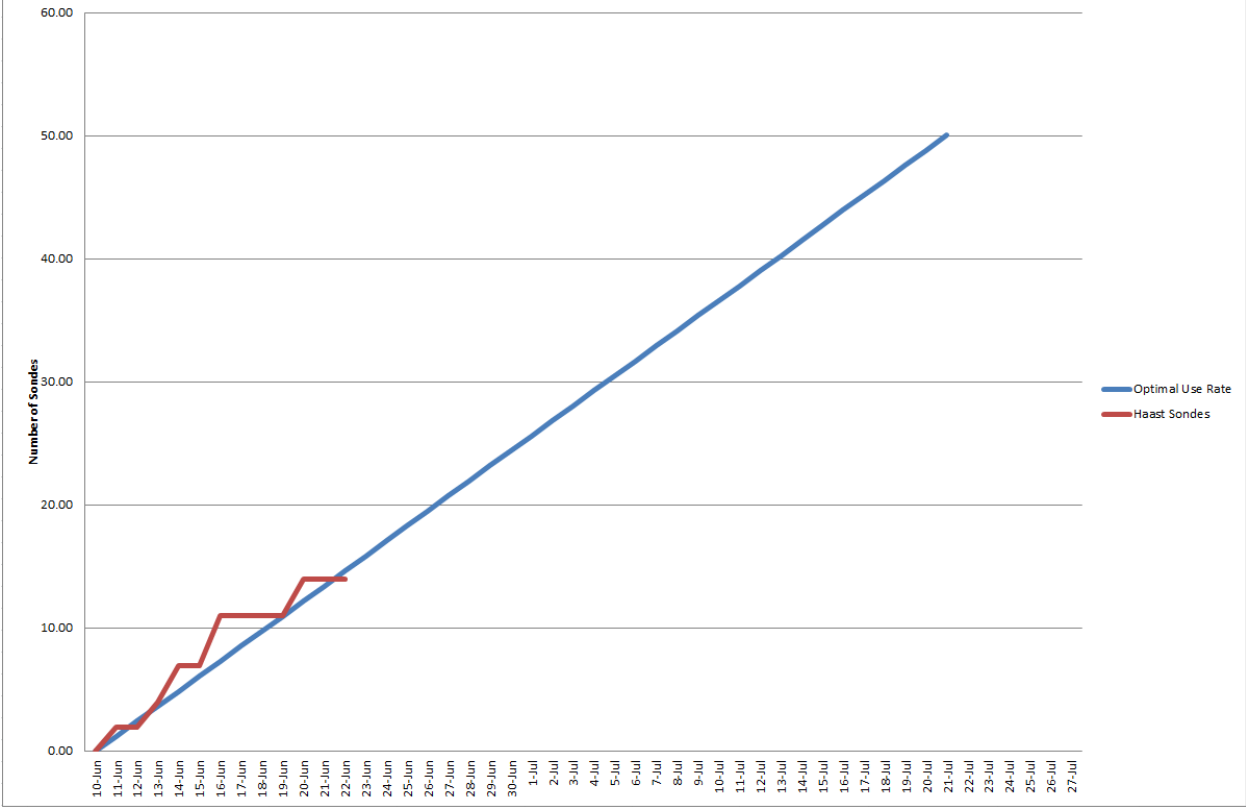

Hasst Sonde Usage