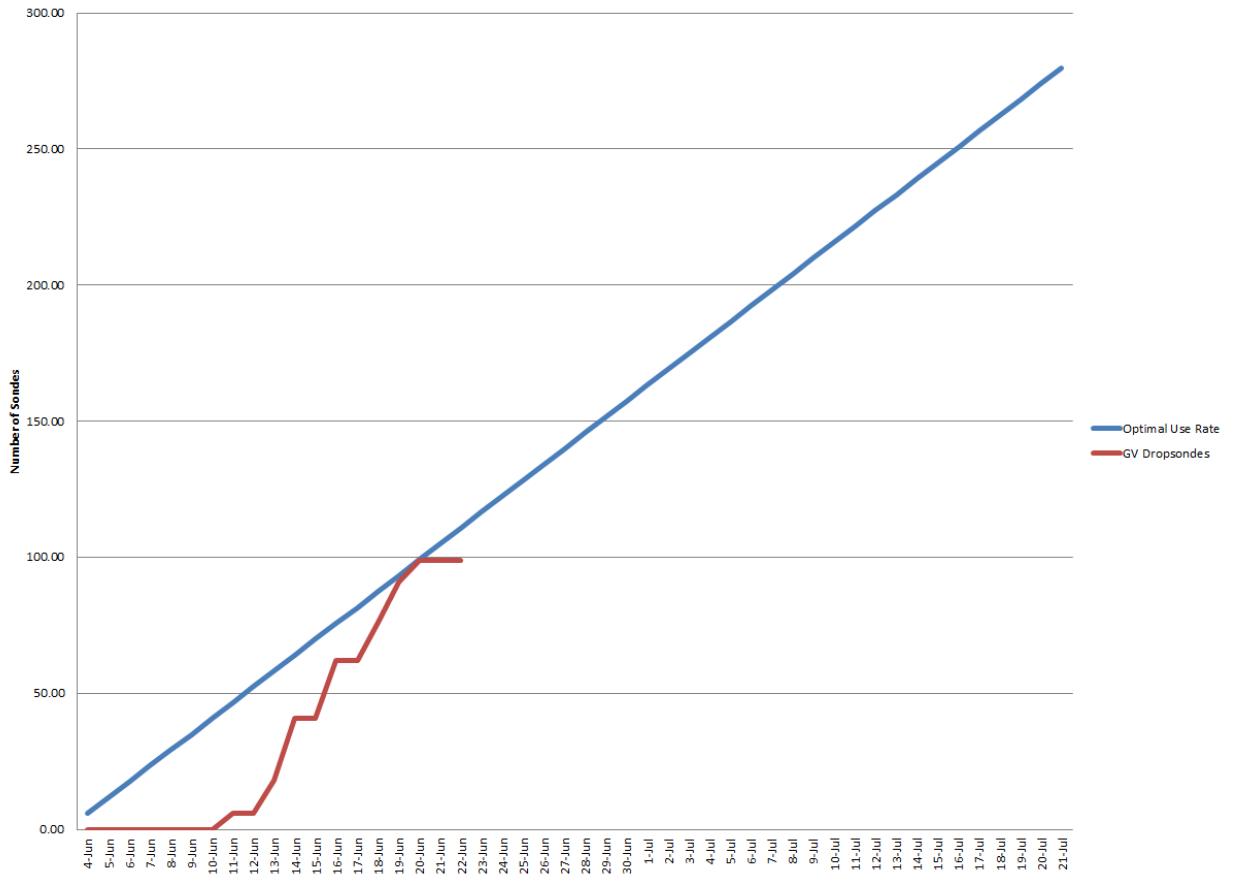

NSF/NCAR GV Flight Hours

DLR Falcon Flight Hours

### GV Dropsonde Usage

ISS Sonde Usage