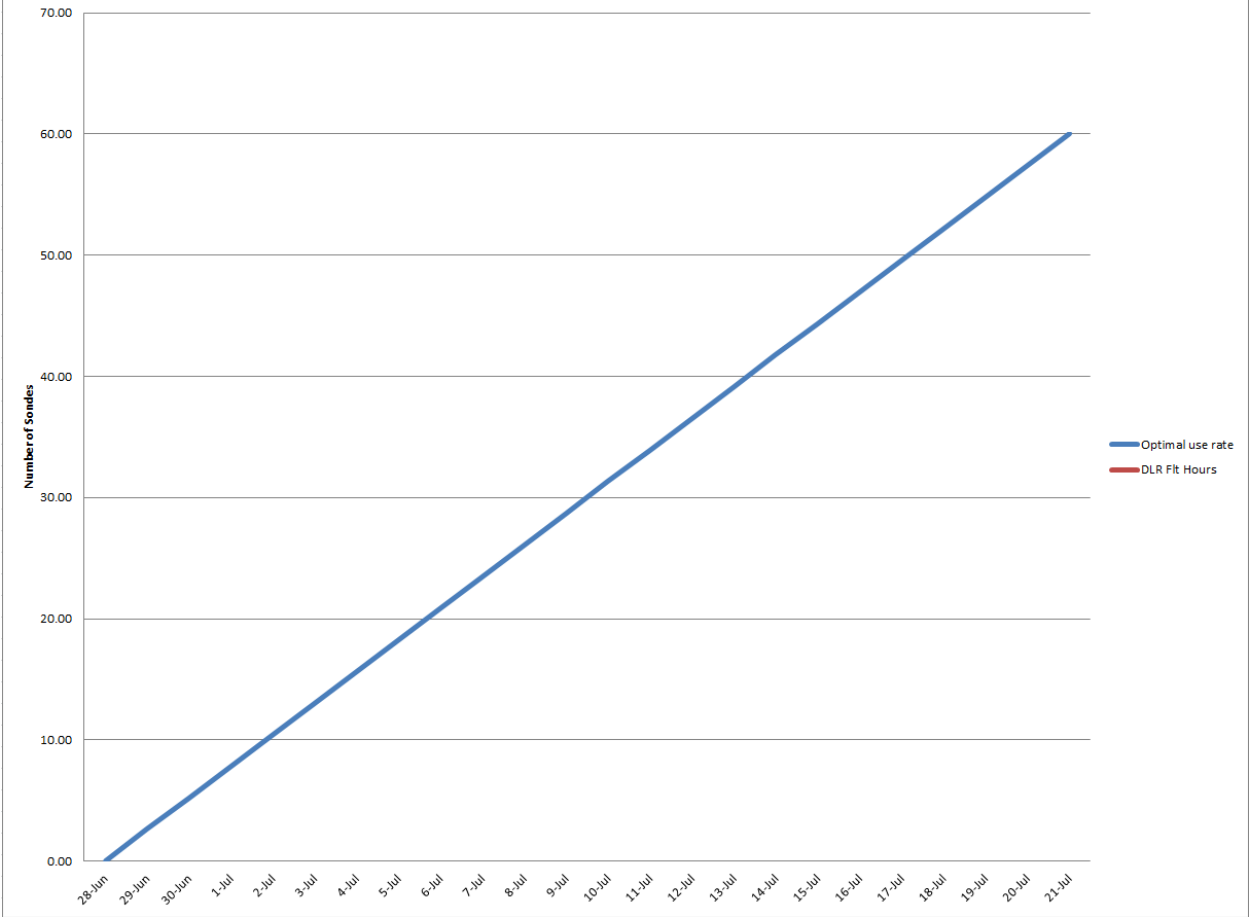

NSF/NCAR GV Flight Hours

DLR Falcon Flight Hours

### GV Dropsonde Usage

ISS Sonde Usage