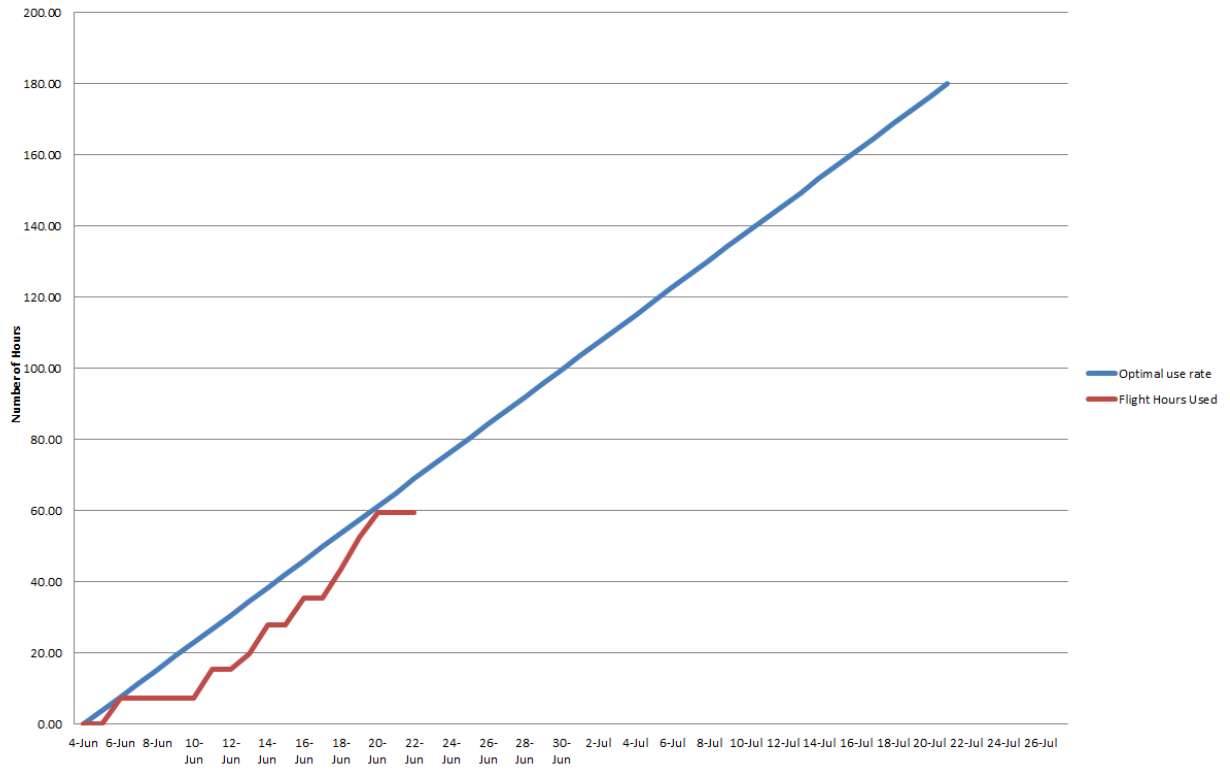

NSF/NCAR GV Flight Hours

DLR Falcon Flight Hours

### GV Dropsonde Usage

ISS Sonde Usage