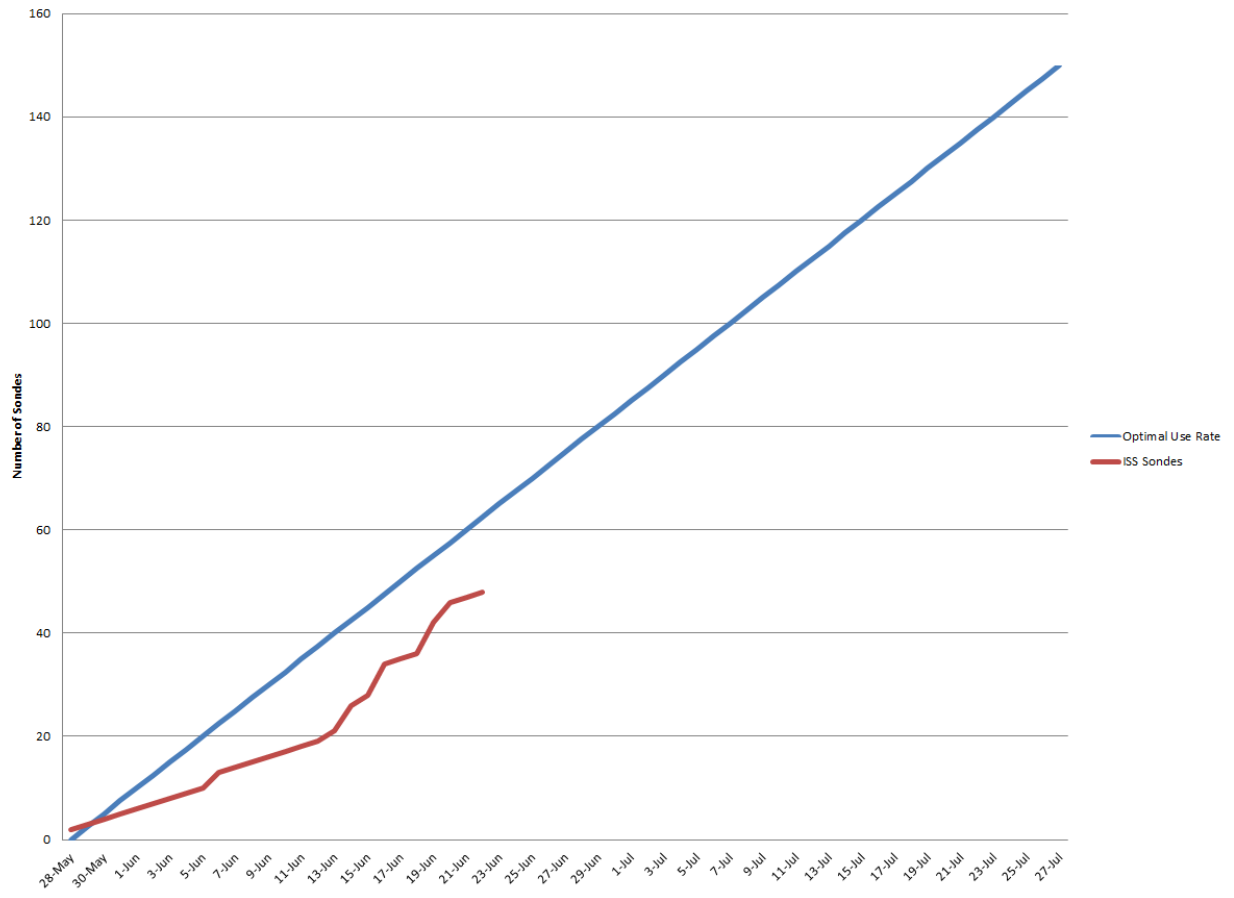

NSF/NCAR GV Flight Hours

DLR Falcon Flight Hours

### GV Dropsonde Usage

ISS Sonde Usage