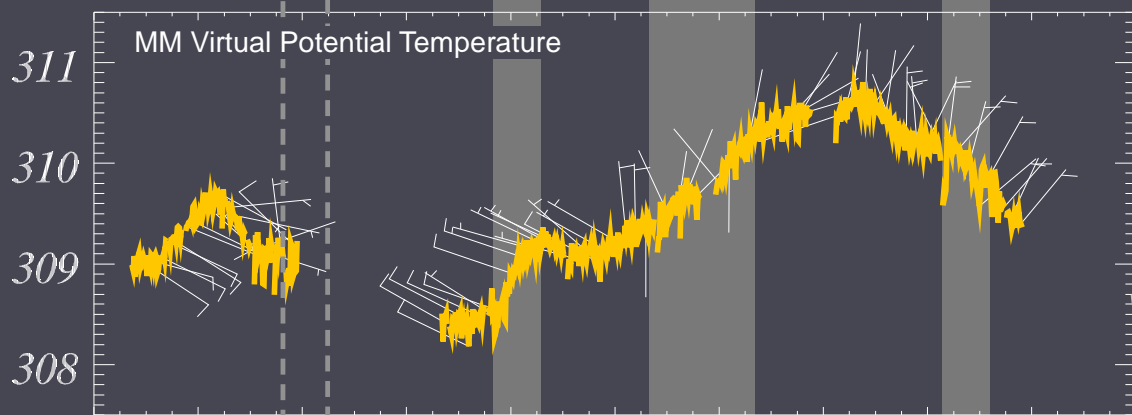

# Summary

Date	GS Lat/Lon	Launch (GMT)	Landing (GMT)	Baseline Length (km)	Flight Time (min)	Flight Description
10 June	39.594986, 103.593590	01:32	02:05	10.7	33	Right flank
9 June	41.727398,-103.957848	01:29	02:01	17.8	32	Right flank
26 May	40.090816,-103.794960	00:01	00:45	17.4	44	Inflow
6 May	39.755459, -100.403877	00:29	01:12	?	43	Inflow

# 9 June

Kelvin

Meters

Kelvin

01:28

01:34

01:41

01:48