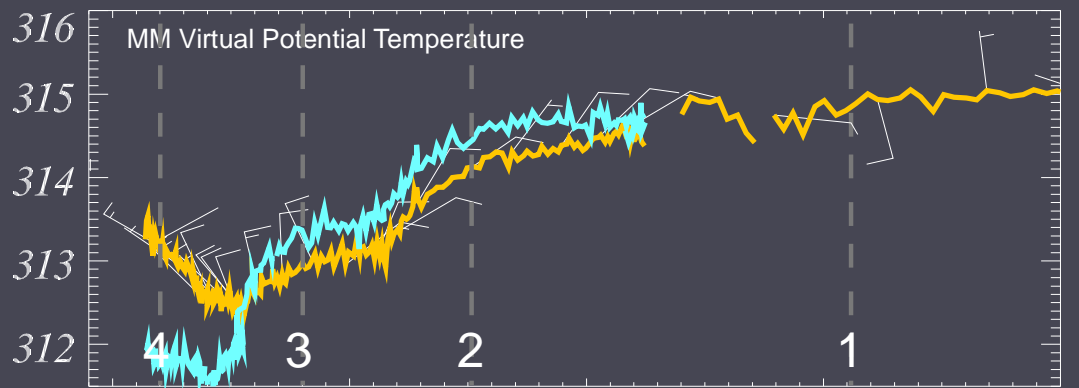

10 June

Distance From the Boundary (km)