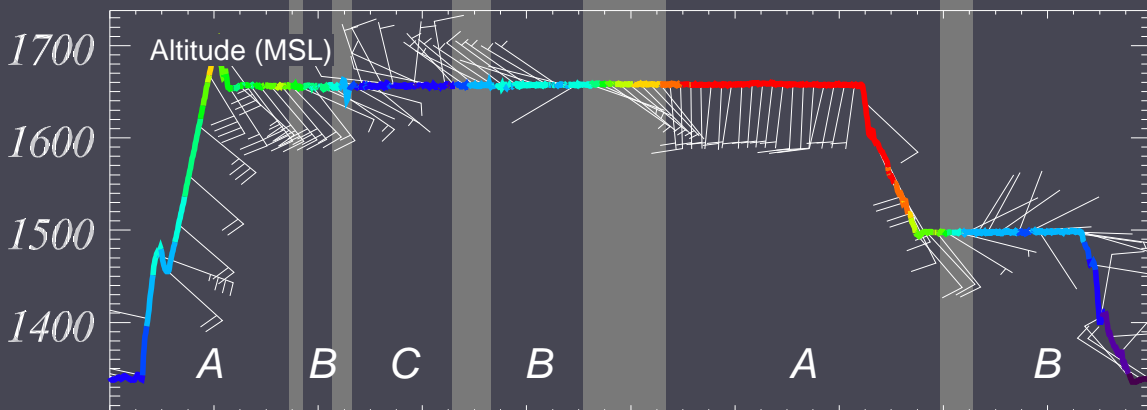

9 June

Kelvin

Meters

Kelvin

01:28

01:34

01:41

01:48

01:55

02:01

Time