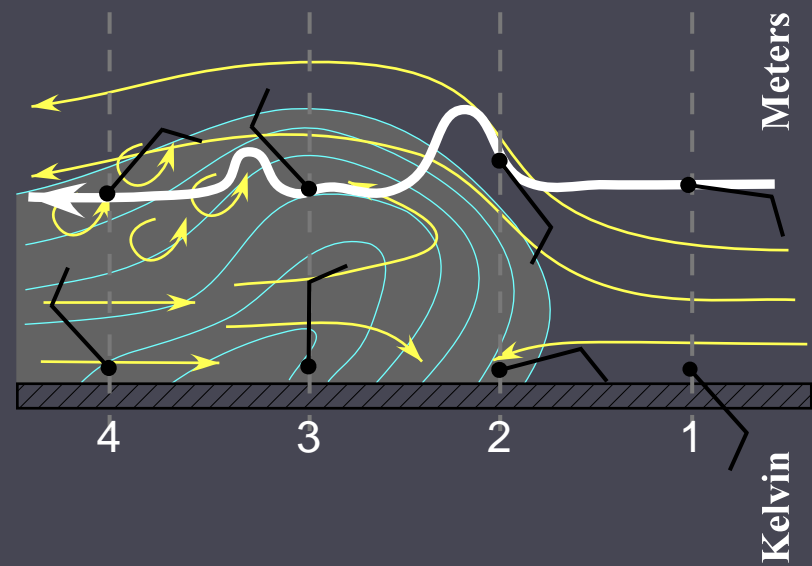

10 June

Distance From the Boundary (km)