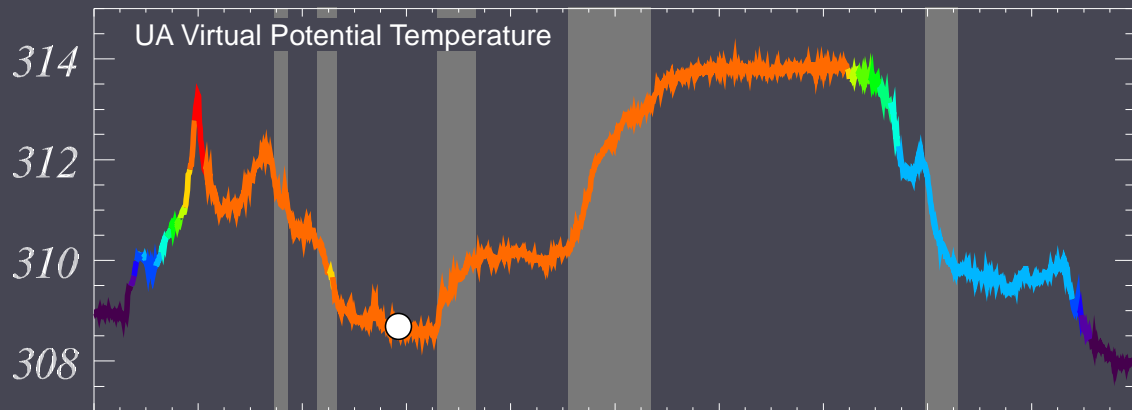

9 June

Kelvin

Meters

Kelvin

01:28

01:34

01:41

01:48

01:55

02:01

Time