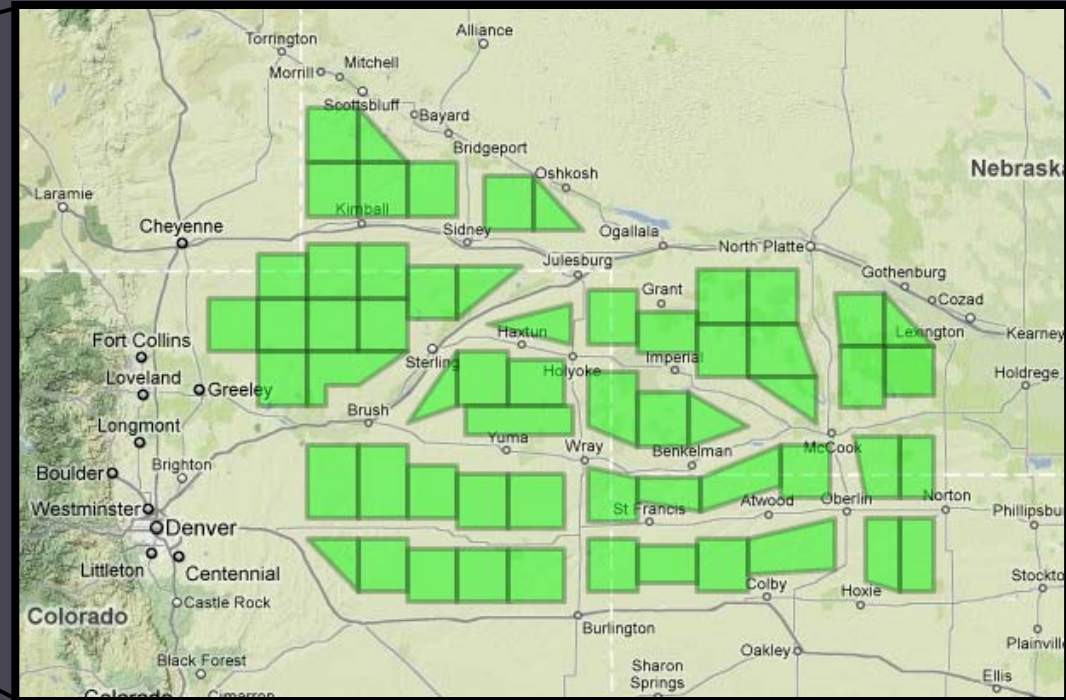

# VORTEX-2 CoAs

59 separate ~20 mi x 20 mi areas

# Summary

- Number of Flights: 69
- Flight Hours: 18.4
- Days with V2 Armada in COA Area: 6
- Flights with Armada: 4
- Aircraft Lost: 0