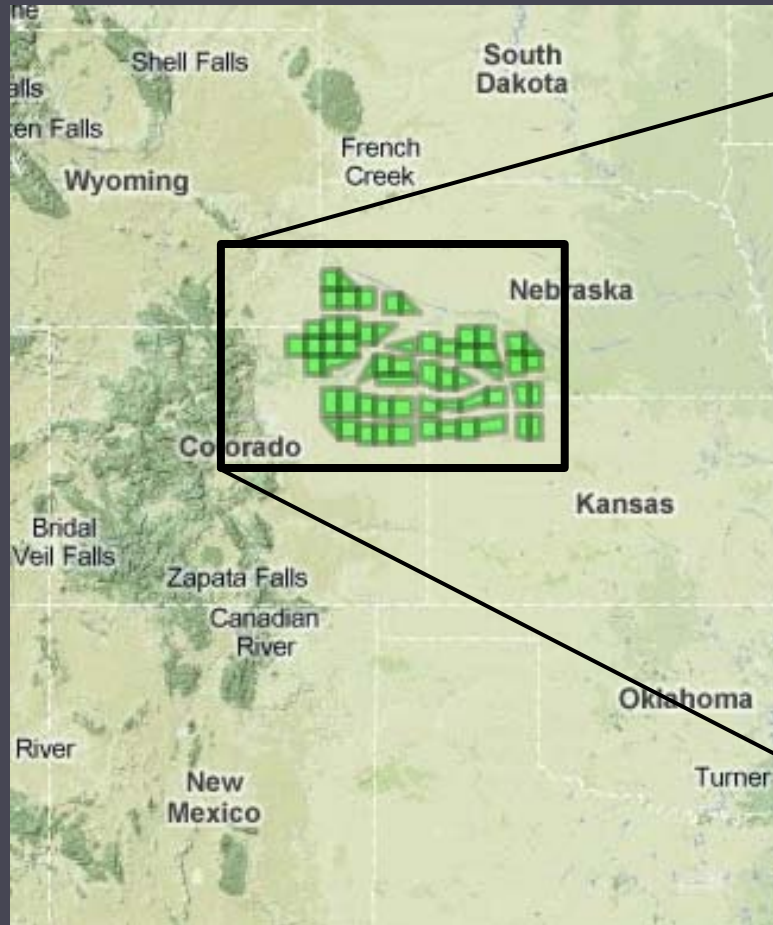

# VORTEX-2 CoAs

59 separate ~20 mi x 20 mi areas

# Summary

- Number of Flights: 69
- Flight Hours: 18.4
- Days with V2 Armada in COA Area: 6
- Flights with Armada: 4
- Aircraft Lost: 0