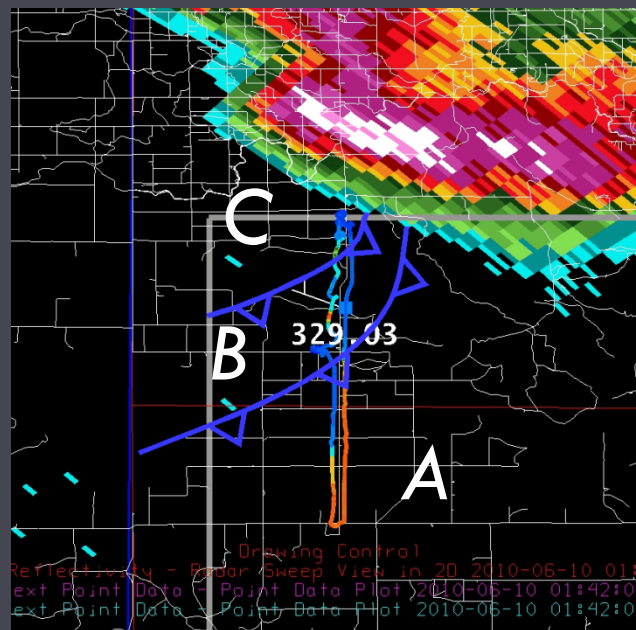

9 June

Kelvin