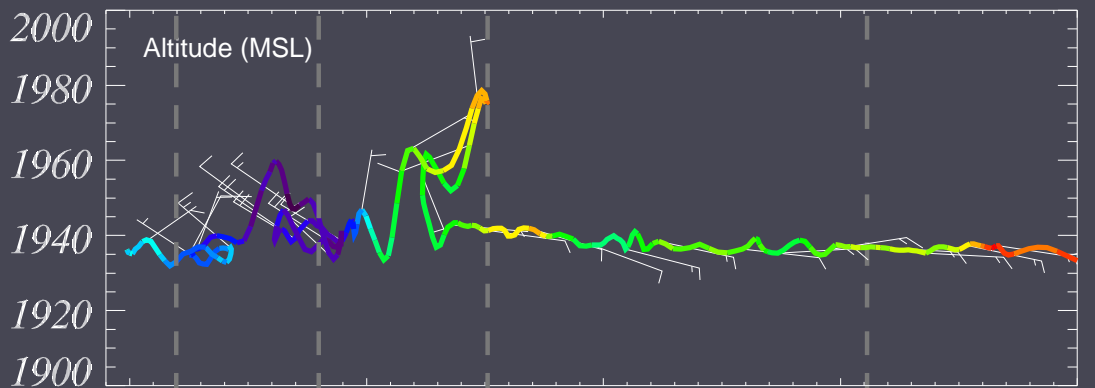

10 June

Distance From the Boundary (km)