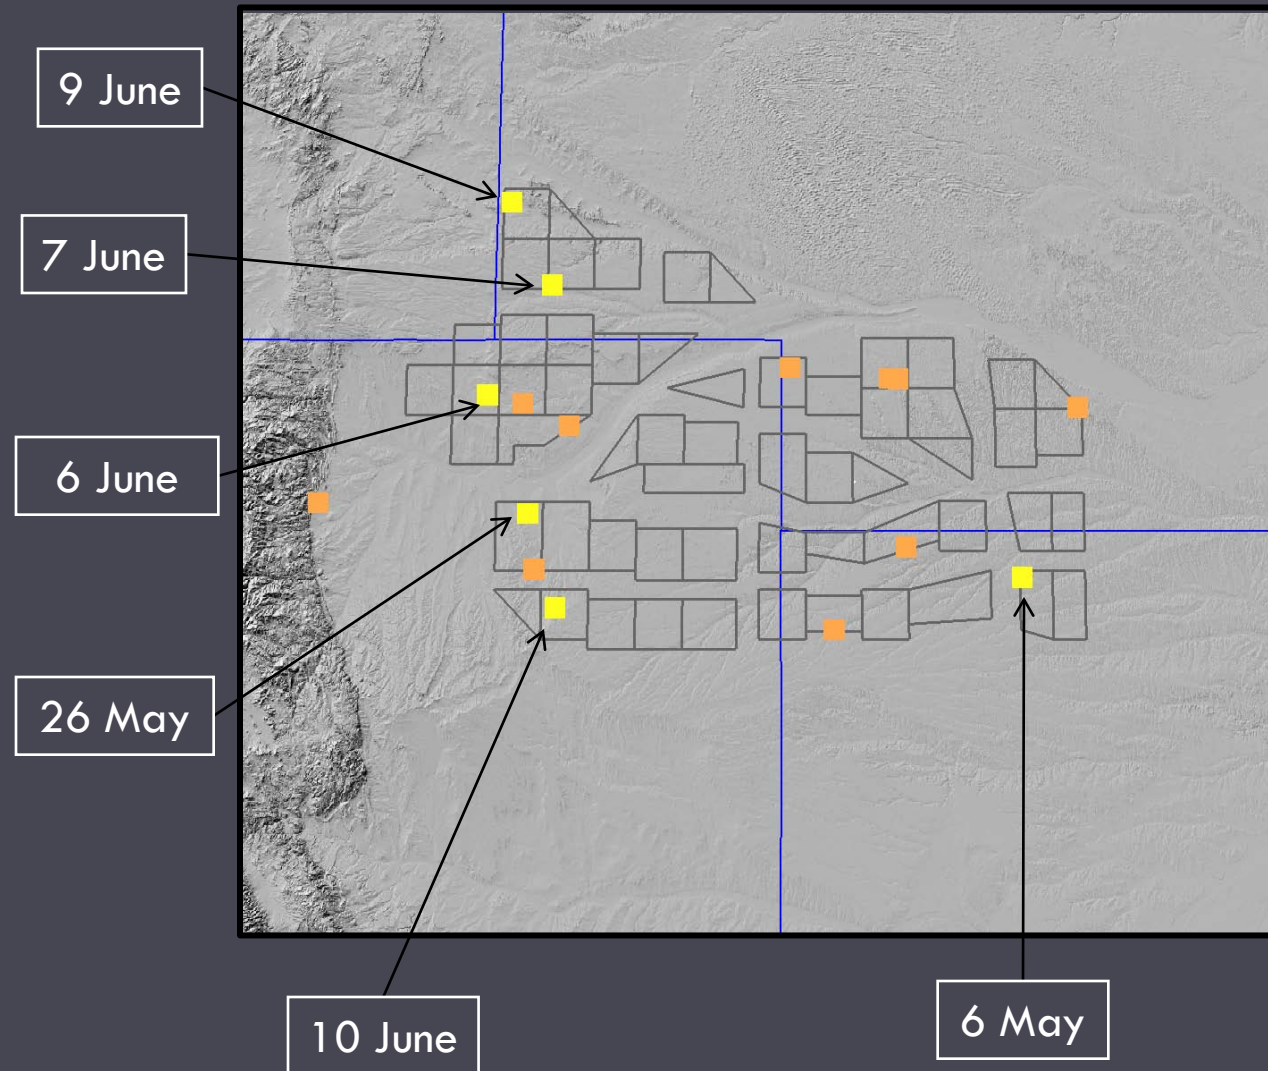

# VORTEX-2 CoAs

59 separate ~20 mi x 20 mi areas

# Summary

- Number of Flights: 69
- Flight Hours: 18.4
- Days with V2 Armada in COA Area: 6
- Flights with Armada: 4
- Aircraft Lost: 0

# Summary

Date	GS Lat/Lon	Launch (GMT)	Landing (GMT)	Baseline Length (km)	Flight Time (min)	Flight Description
10 June	39.594986, 103.593590	01:32	02:05	10.7	33	Right flank
9 June	41.727398,-103.957848	01:29	02:01	17.8	32	Right flank
26 May	40.090816,-103.794960	00:01	00:45	17.4	44	Inflow
6 May	39.755459, -100.403877	00:29	01:12	?	43	Inflow

# 10 June

Distance From the Boundary (km)