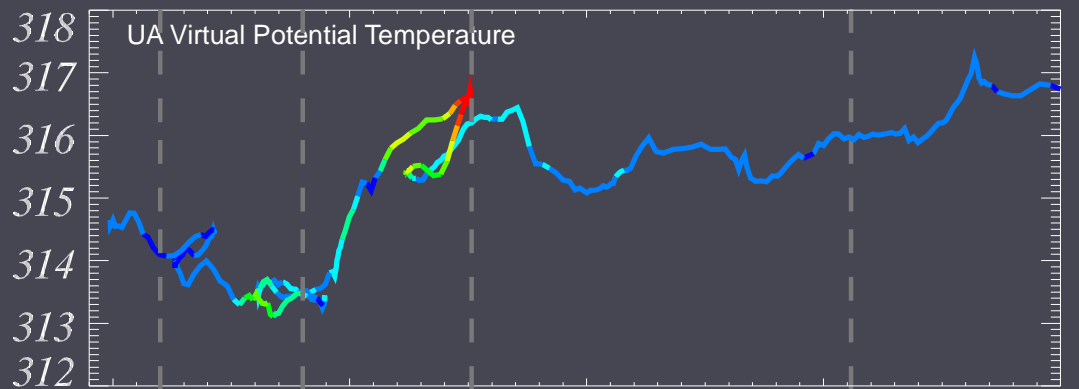

10 June

Distance From the Boundary (km)