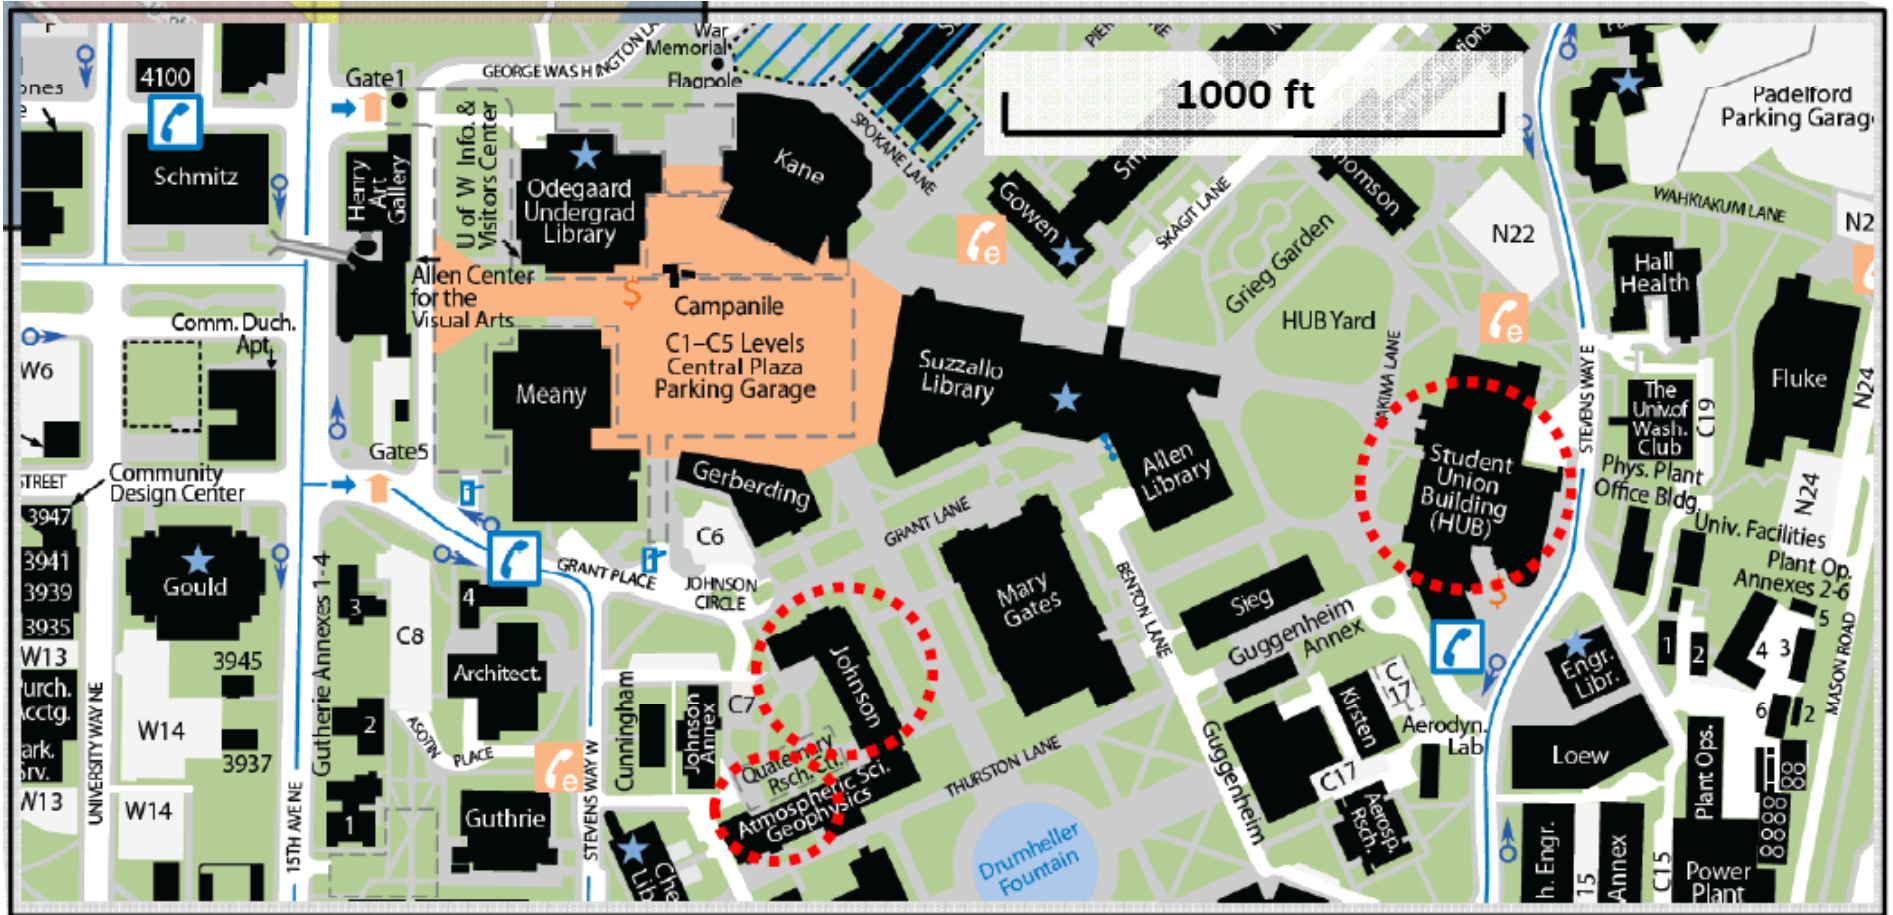

Second VOCALS Meeting

Welcome and Goals

Second VOCALS Meeting

Logistics

Meeting website (maps, agenda...)

http://www.atmos.washington.edu/~robwood/VOCALS/Seattle_Meeting_2009.html

Wireless

UW NetID: event0583

Password: oALg;eAVm;yUCp

<http://maps.google.com/maps/ms?ie=UTF8&hl=en&msa=0&msid=116608261427715811606.00046489467ec7dbe35a8&z=15>

The SEP Coupled System

THE VOCALS STRATEGY

VOCALS Timeline

Expect the unexpected