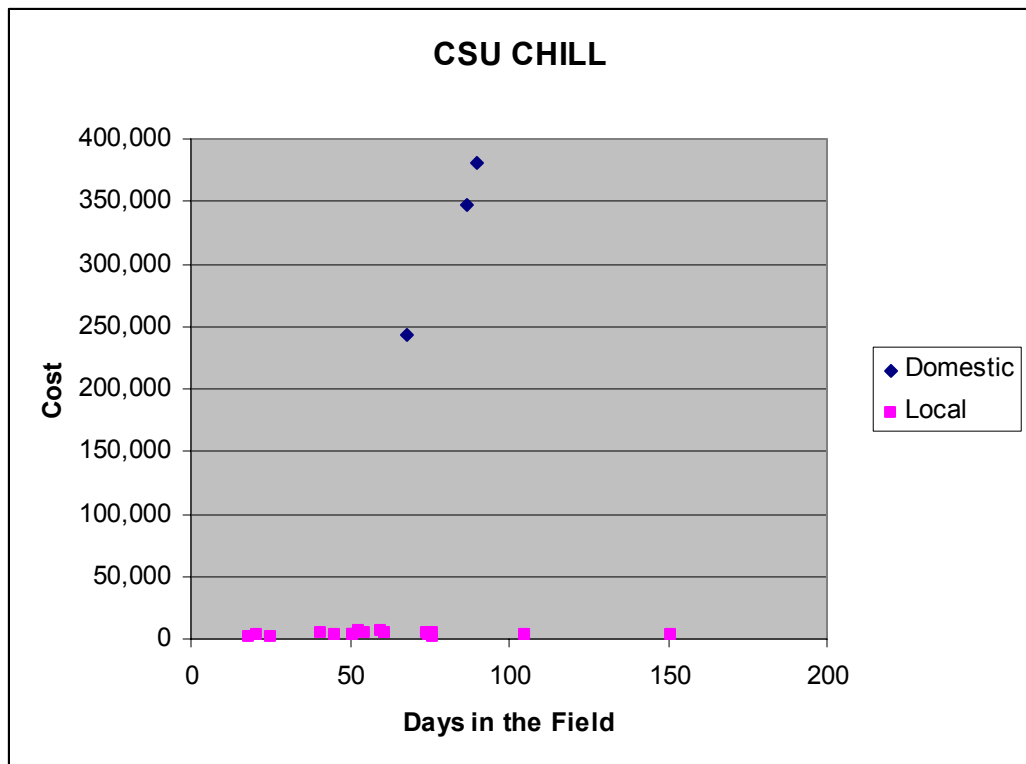

NSF-SUPPORTED RADARS - AVERAGE DEPLOYMENT COST

ELDORA