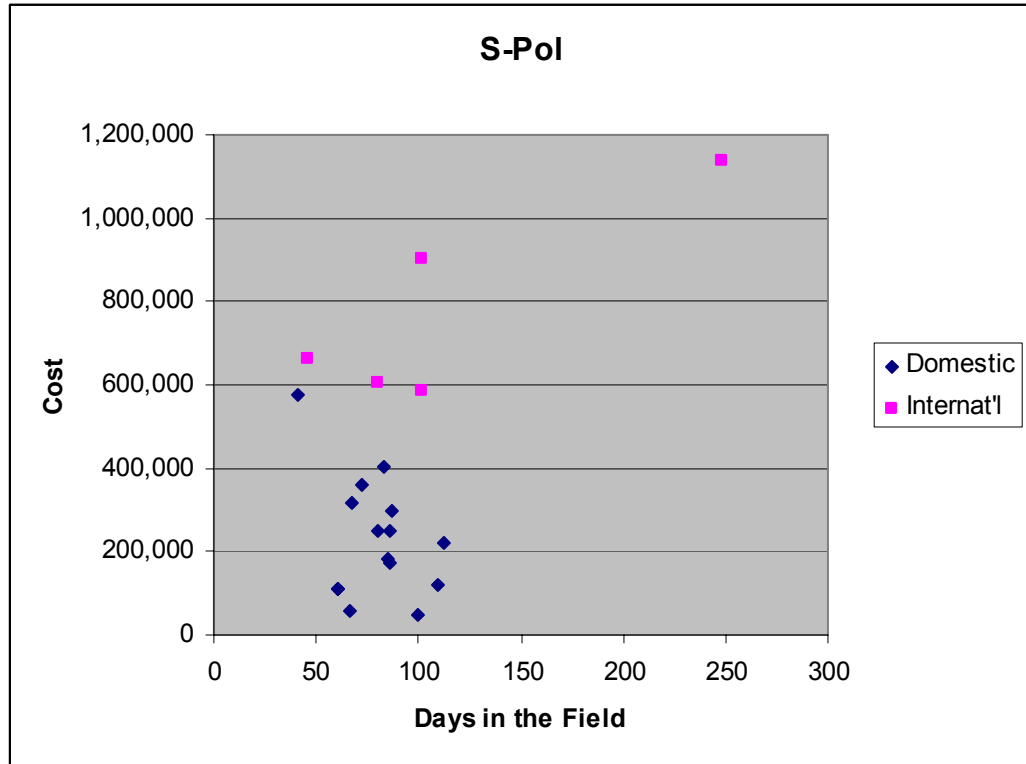

NSF-SUPPORTED RADARS - AVERAGE DEPLOYMENT COST

ELDORA